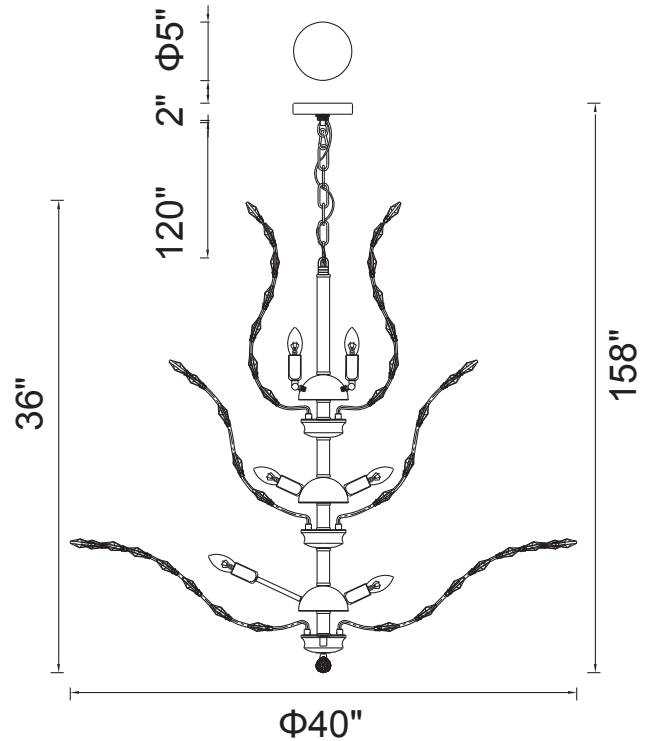

PROJECT: \_\_\_\_\_  
 FIXTURE TYPE: \_\_\_\_\_  
 LOCATION: \_\_\_\_\_  
 CONTACT/PHONE: \_\_\_\_\_

Item	5206P40C
Collection	IVY
Category	Chandelier
Finish	Chrome
Glass	-----
Crystal	Clear
Acrylic	-----

Shade Color	-----
Min Assembled Height	40"
Max Assembled Height	158"
Width	40"
Length	-----
Extension Wall Mounts	-----
Input	120V AC,60HZ,AC

Lumens	-----
Light Source	E12
Bulb Info.	18x60W
Included	-----
Dimmable	Yes
Colour Temp	-----
Weight	33.0 Lbs