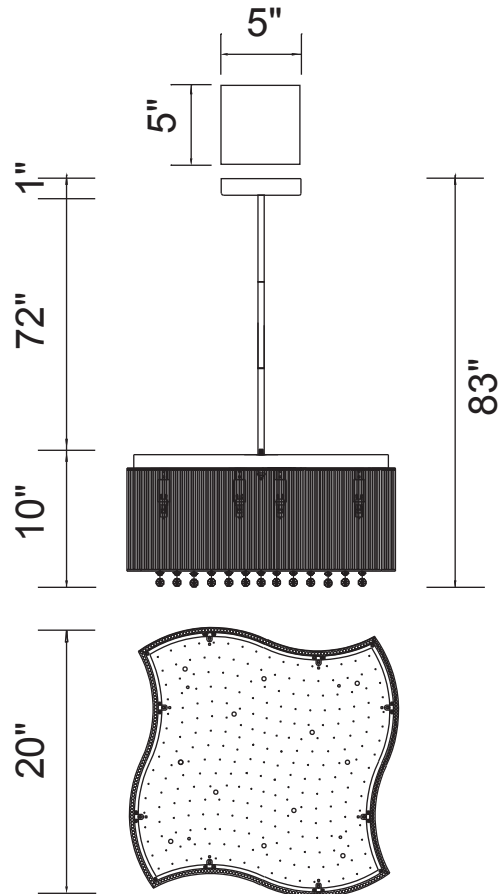

PROJECT: _____
 FIXTURE TYPE: _____
 LOCATION: _____
 CONTACT/PHONE: _____

Item	5320P20C-S
Collection	ELSA
Category	Chandelier
Finish	Chrome
Glass	-----
Crystal	Clear
Acrylic	-----

Shade Color	Clear
Min Assembled Height	17"
Max Assembled Height	83"
Width	20"
Length	20"
Extension Wall Mounts	-----
Input	120V AC,60HZ,AC

Lumens	-----
Light Source	G9
Bulb Info.	10x40W
Included	-----
Dimmable	Yes
Colour Temp	-----
Weight	9.68 Lbs

CWI Lighting
 140 Steelcase Rd W
 Markham, ON L3R 3J9
 Canada

CWI Lighting
 295 Fire Tower Dr
 Tonawanda, NY 14150
 USA