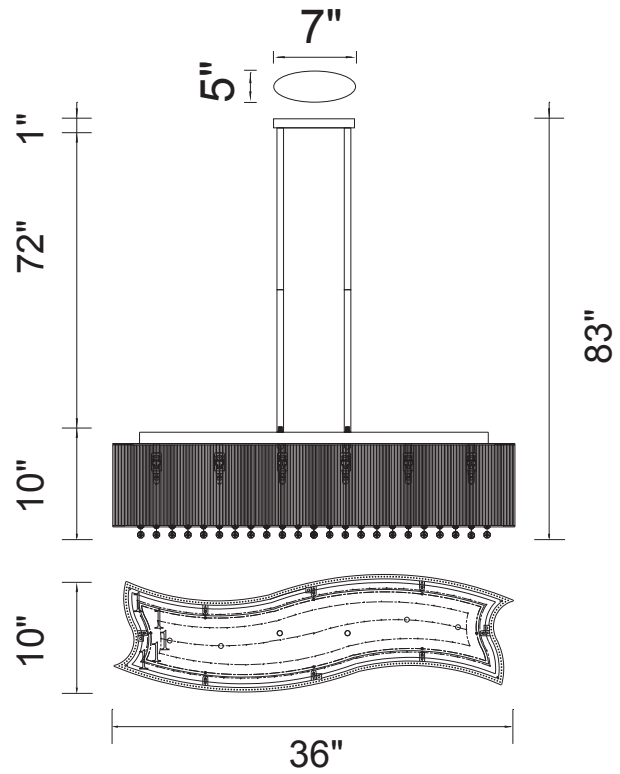

PROJECT: \_\_\_\_\_  
 FIXTURE TYPE: \_\_\_\_\_  
 LOCATION: \_\_\_\_\_  
 CONTACT/PHONE: \_\_\_\_\_

Item	5320P36C-RC
Collection	ELSA
Category	Chandelier
Finish	Chrome
Glass	-----
Crystal	Clear
Acrylic	-----

Shade Color	Clear
Min Assembled Height	17"
Max Assembled Height	83"
Width	36"
Length	10"
Extension Wall Mounts	-----
Input	120V AC,60HZ,AC

Lumens	-----
Light Source	G9
Bulb Info.	6x40W
Included	-----
Dimmable	Yes
Colour Temp	-----
Weight	22.0 Lbs