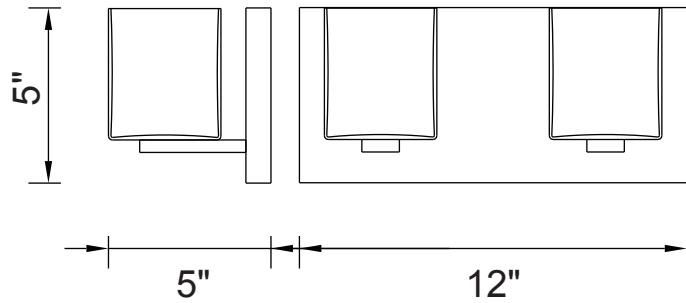

PROJECT: _____
 FIXTURE TYPE: _____
 LOCATION: _____
 CONTACT/PHONE: _____

Item	5442W12SN
Collection	CRISTINI
Category	Vanity Light
Finish	Satin Nickel
Glass	Off White
Crystal	-----
Acrylic	-----

Shade Color	White
Min Assembled Height	5"
Max Assembled Height	-----
Width	12"
Length	-----
Extension Wall Mounts	5"
Input	120V AC,60HZ,AC

Lumens	-----
Light Source	G9
Bulb Info.	2x40W
Included	-----
Dimmable	Yes
Colour Temp	-----
Weight	2.20 Lbs

CWI Lighting
 140 Steelcase Rd W
 Markham, ON L3R 3J9
 Canada

CWI Lighting
 295 Fire Tower Dr
 Tonawanda, NY 14150
 USA