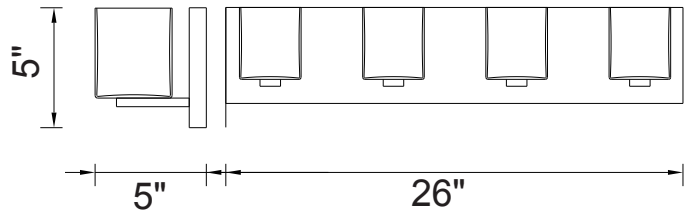

PROJECT: _____
 FIXTURE TYPE: _____
 LOCATION: _____
 CONTACT/PHONE: _____

Item	5442W26SN
Collection	CRISTINI
Category	Vanity Light
Finish	Satin Nickel
Glass	Off White
Crystal	-----
Acrylic	-----

Shade Color	White
Min Assembled Height	5"
Max Assembled Height	-----
Width	26"
Length	-----
Extension Wall Mounts	5"
Input	120V AC,60HZ,AC

Lumens	-----
Light Source	G9
Bulb Info.	4x40W
Included	-----
Dimmable	Yes
Colour Temp	-----
Weight	5.3 Lbs

CWI Lighting
 140 Steelcase Rd W
 Markham, ON L3R 3J9
 Canada

CWI Lighting
 295 Fire Tower Dr
 Tonawanda, NY 14150
 USA