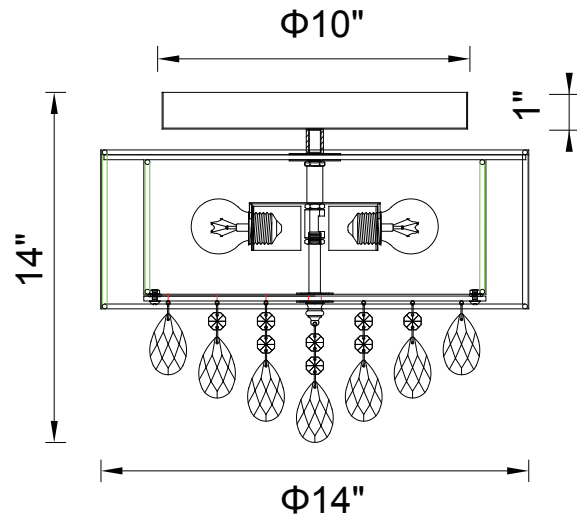

PROJECT: _____
 FIXTURE TYPE: _____
 LOCATION: _____
 CONTACT/PHONE: _____

Item	5443C14C (Off White)	Shade Color	Off White	Lumens	-----
Collection	DASH	Min Assembled Height	14"	Light Source	E26
Category	Flush Mount	Max Assembled Height	-----	Bulb Info.	3 x 60W
Finish	Chrome	Width	14"	Included	-----
Glass	-----	Length	-----	Dimmable	Yes
Crystal	Clear	Extension Wall Mounts	-----	Colour Temp	-----
Acrylic	-----	Input	120V AC,60HZ,AC	Weight	8.1 Lbs