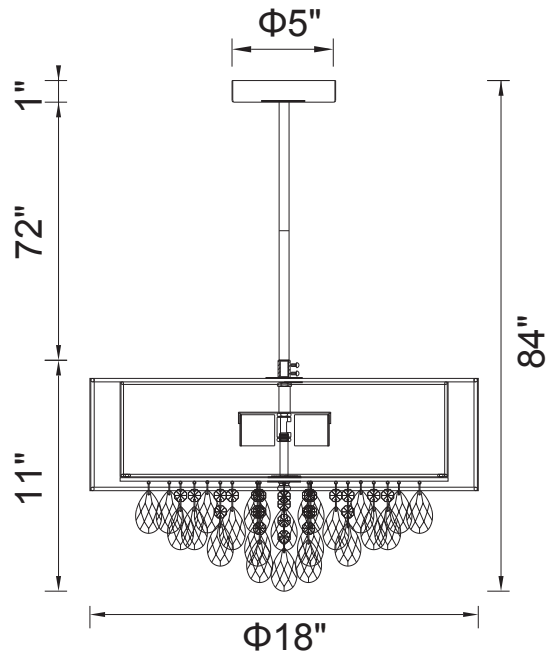

PROJECT: \_\_\_\_\_  
 FIXTURE TYPE: \_\_\_\_\_  
 LOCATION: \_\_\_\_\_  
 CONTACT/PHONE: \_\_\_\_\_

Item	5443P18C (Black)
Collection	DASH
Category	Chandelier
Finish	Chrome
Glass	-----
Crystal	Clear
Acrylic	-----

Shade Color	Black
Min Assembled Height	13"
Max Assembled Height	84"
Width	18"
Length	-----
Extension Wall Mounts	-----
Input	120V AC,60HZ,AC

Lumens	-----
Light Source	E26
Bulb Info.	4x60W
Included	-----
Dimmable	Yes
Colour Temp	-----
Weight	9.9 Lbs