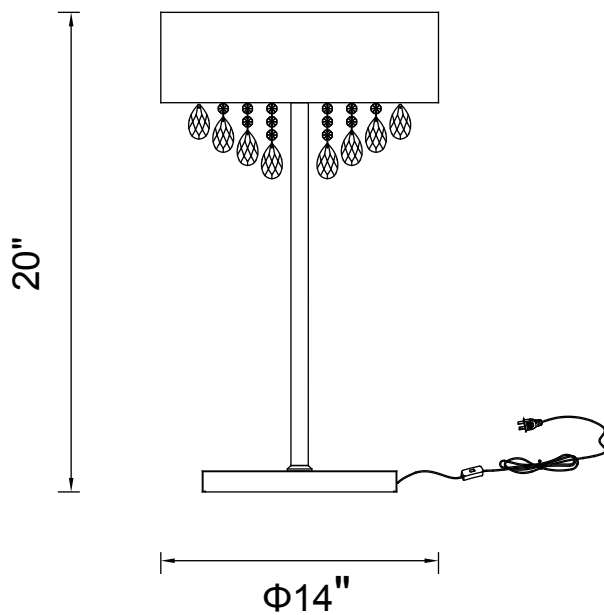

PROJECT: _____
 FIXTURE TYPE: _____
 LOCATION: _____
 CONTACT/PHONE: _____

Item	5443T14C (Black)
Collection	DASH
Category	Table Lamp
Finish	Chrome
Glass	-----
Crystal	Clear
Acrylic	-----

Shade Color	Black
Min Assembled Height	20"
Max Assembled Height	-----
Width	14"
Length	-----
Extension Wall Mounts	-----
Input	120V AC,60HZ,AC

Lumens	-----
Light Source	E26
Bulb Info.	3x60W
Included	-----
Dimmable	Yes
Colour Temp	-----
Weight	15.4 Lbs

CWI Lighting
 140 Steelcase Rd W
 Markham, ON L3R 3J9
 Canada

CWI Lighting
 295 Fire Tower Dr
 Tonawanda, NY 14150
 USA