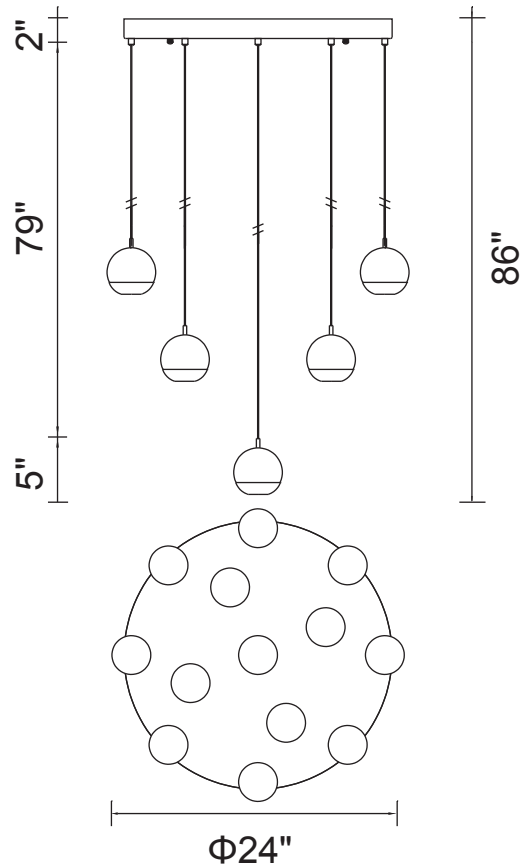

PROJECT: _____
 FIXTURE TYPE: _____
 LOCATION: _____
 CONTACT/PHONE: _____

Item	5444P24C-R
Collection	PERRIER
Category	Pendant
Finish	Chrome
Glass	-----
Crystal	Clear
Acrylic	-----

Shade Color	-----
Min Assembled Height	7"
Max Assembled Height	86"
Width	24"
Length	-----
Extension Wall Mounts	-----
Input	120V AC,60HZ,AC

Lumens	-----
Light Source	G4
Bulb Info.	13x2W
Included	-----
Dimmable	Yes
Colour Temp	-----
Weight	37.8 Lbs

CWI Lighting
 140 Steelcase Rd W
 Markham, ON L3R 3J9
 Canada

CWI Lighting
 295 Fire Tower Dr
 Tonawanda, NY 14150
 USA