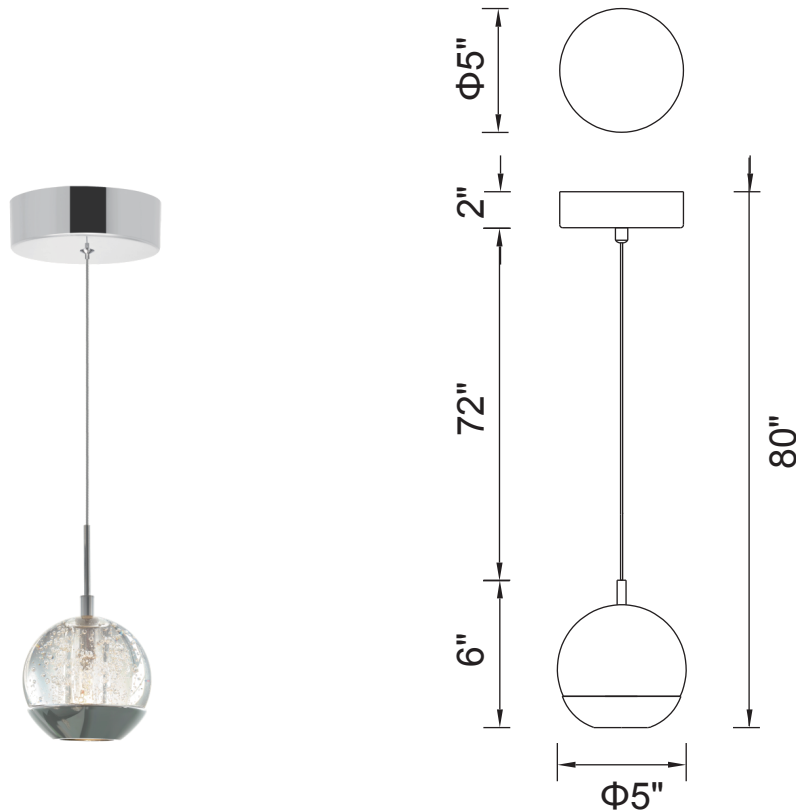

PROJECT: _____
 FIXTURE TYPE: _____
 LOCATION: _____
 CONTACT/PHONE: _____

Item	5444P5C-R	Shade Color	-----	Lumens	-----
Collection	PERRIER	Min Assembled Height	8"	Light Source	G4
Category	Pendant	Max Assembled Height	80"	Bulb Info.	1x2W
Finish	Chrome	Width	5"	Included	-----
Glass	-----	Length	-----	Dimmable	Yes
Crystal	Clear	Extension Wall Mounts	-----	Colour Temp	-----
Acrylic	-----	Input	120V AC,60HZ,AC	Weight	3.6 Lbs