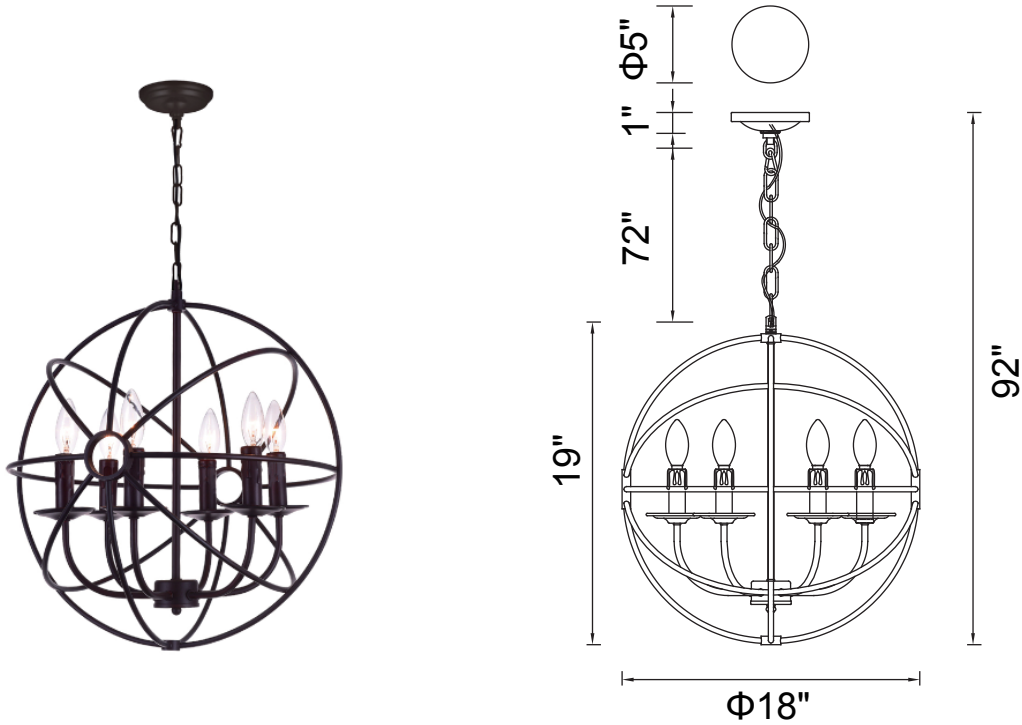

PROJECT: \_\_\_\_\_  
 FIXTURE TYPE: \_\_\_\_\_  
 LOCATION: \_\_\_\_\_  
 CONTACT/PHONE: \_\_\_\_\_

Item	5464P18DB
Collection	ARZA
Category	Chandelier
Finish	Brown
Glass	-----
Crystal	-----
Acrylic	-----

Shade Color	-----
Min Assembled Height	21"
Max Assembled Height	92"
Width	18"
Length	-----
Extension Wall Mounts	-----
Input	120V AC,60HZ,AC

Lumens	-----
Light Source	E12
Bulb Info.	6x60W
Included	-----
Dimmable	Yes
Colour Temp	-----
Weight	8.82 Lbs