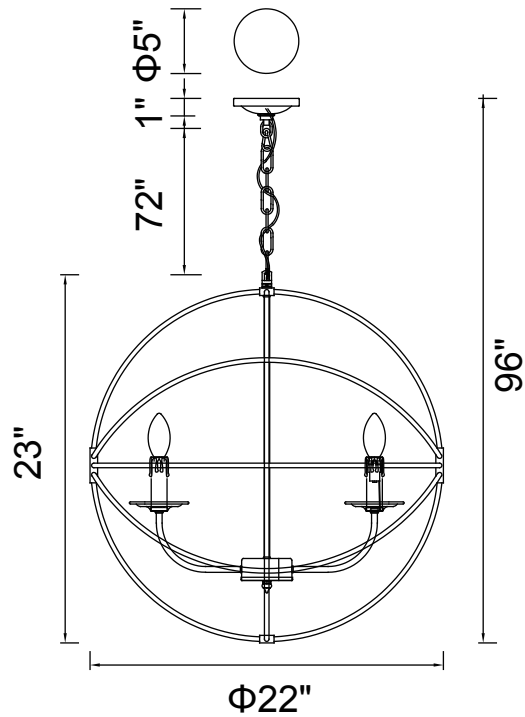

PROJECT: _____
 FIXTURE TYPE: _____
 LOCATION: _____
 CONTACT/PHONE: _____

Item	5464P22DB-8
Collection	ARZA
Category	Chandelier
Finish	Brown
Glass	-----
Crystal	-----
Acrylic	-----

Shade Color	-----
Min Assembled Height	25"
Max Assembled Height	96"
Width	22"
Length	-----
Extension Wall Mounts	-----
Input	120V AC,60HZ,AC

Lumens	-----
Light Source	E12
Bulb Info.	8x60W
Included	-----
Dimmable	Yes
Colour Temp	-----
Weight	13.23 Lbs

CWI Lighting
 140 Steelcase Rd W
 Markham, ON L3R 3J9
 Canada

CWI Lighting
 295 Fire Tower Dr
 Tonawanda, NY 14150
 USA