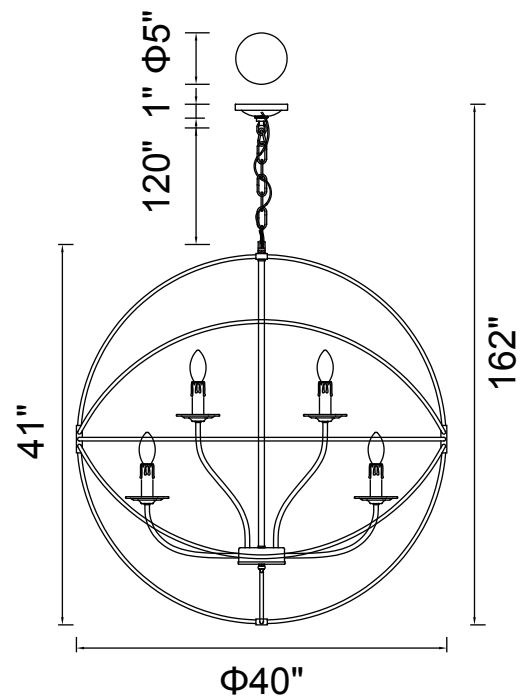

PROJECT: _____

FIXTURE TYPE: _____

LOCATION: _____

CONTACT/PHONE: _____

Item	5464P40DB-12
Collection	ARZA
Category	Chandelier
Finish	Brown
Glass	-----
Crystal	-----
Acrylic	-----

Shade Color	-----
Min Assembled Height	43"
Max Assembled Height	162"
Width	40"
Length	-----
Extension Wall Mounts	-----
Input	120V AC,60HZ,AC

Lumens	-----
Light Source	E12
Bulb Info.	12x60W
Included	-----
Dimmable	Yes
Colour Temp	-----
Weight	24.25 Lbs

CWI Lighting
140 Steelcase Rd W
Markham, ON L3R 3J9
Canada

CWI Lighting
295 Fire Tower Dr
Tonawanda, NY 14150
USA