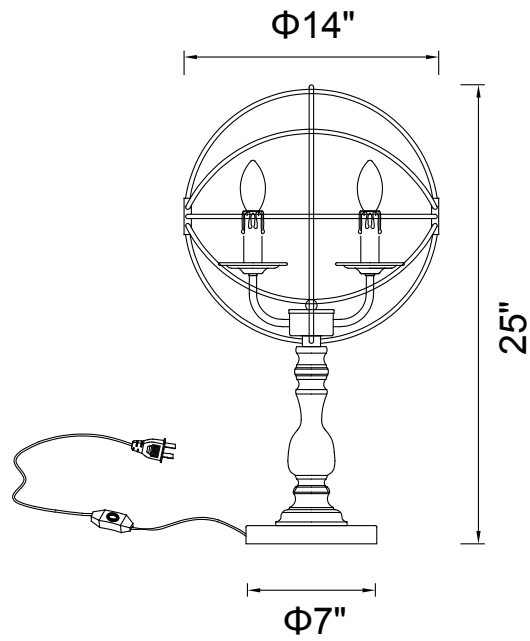

PROJECT: _____
 FIXTURE TYPE: _____
 LOCATION: _____
 CONTACT/PHONE: _____

Item	5464T14DB-3	Shade Color	-----	Lumens	-----
Collection	ARZA	Min Assembled Height	25"	Light Source	E12
Category	Table Lamp	Max Assembled Height	-----	Bulb Info.	3x60W
Finish	Brown	Width	14"	Included	-----
Glass	-----	Length	-----	Dimmable	Yes
Crystal	-----	Extension Wall Mounts	-----	Colour Temp	-----
Acrylic	-----	Input	120V AC,60HZ,AC	Weight	7.7 Lbs