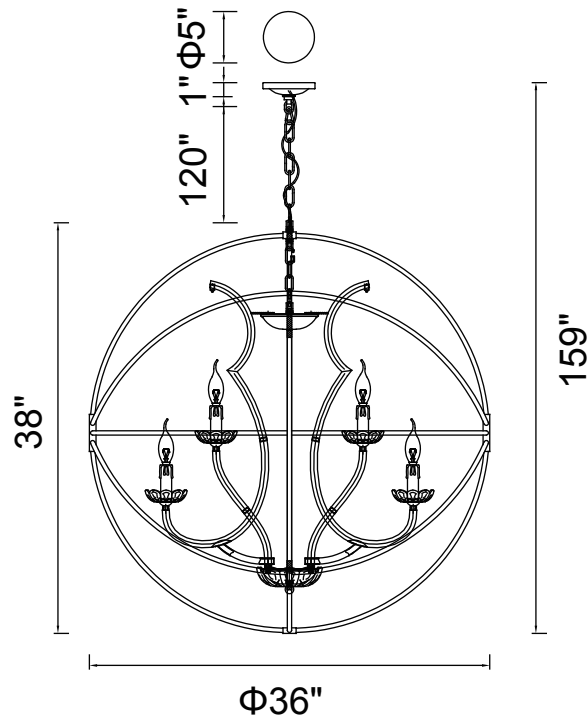

PROJECT: _____

FIXTURE TYPE: _____

LOCATION: _____

CONTACT/PHONE: _____

Item	5465P36DB-9
Collection	CAMPECHIA
Category	Chandelier
Finish	Brown
Glass	-----
Crystal	Clear
Acrylic	-----

Shade Color	-----
Min Assembled Height	40"
Max Assembled Height	159"
Width	36"
Length	-----
Extension Wall Mounts	-----
Input	120V AC,60HZ,AC

Lumens	-----
Light Source	E12
Bulb Info.	9x60W
Included	-----
Dimmable	Yes
Colour Temp	-----
Weight	33.0 Lbs

CWI Lighting
140 Steelcase Rd W
Markham, ON L3R 3J9
Canada

CWI Lighting
295 Fire Tower Dr
Tonawanda, NY 14150
USA