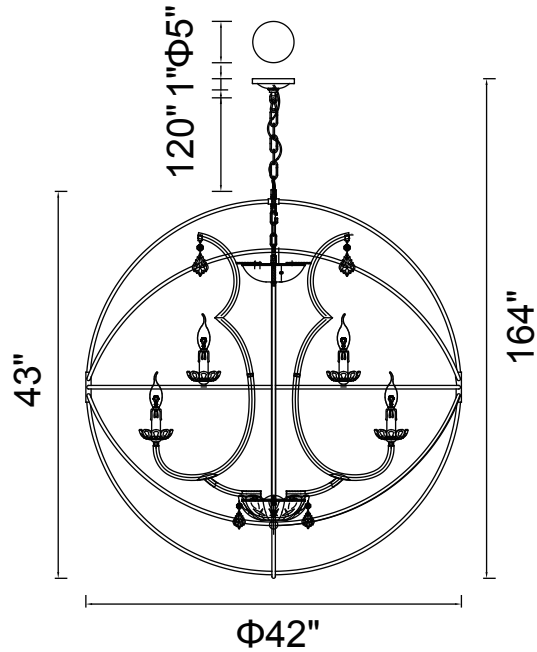

PROJECT: \_\_\_\_\_  
 FIXTURE TYPE: \_\_\_\_\_  
 LOCATION: \_\_\_\_\_  
 CONTACT/PHONE: \_\_\_\_\_

Item	5465P42DB-12
Collection	CAMPECHIA
Category	Chandelier
Finish	Brown
Glass	-----
Crystal	Clear
Acrylic	-----

Shade Color	-----
Min Assembled Height	45"
Max Assembled Height	164"
Width	42"
Length	-----
Extension Wall Mounts	-----
Input	120V AC,60HZ,AC

Lumens	-----
Light Source	E12
Bulb Info.	12x60W
Included	-----
Dimmable	Yes
Colour Temp	-----
Weight	39.6 Lbs