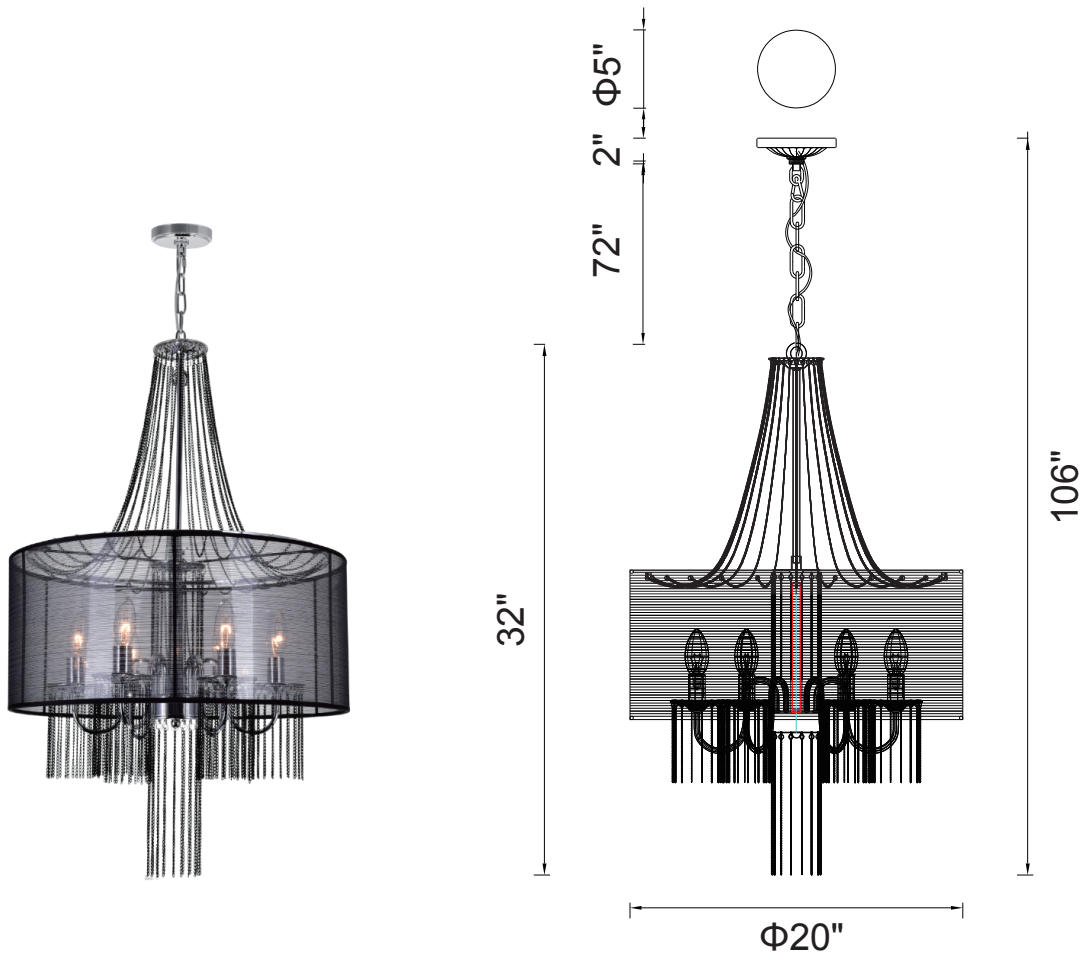

PROJECT: _____
 FIXTURE TYPE: _____
 LOCATION: _____
 CONTACT/PHONE: _____

Item	5475P20C-6 Black
Collection	AMELIA
Category	Chandelier
Finish	Chrome
Glass	-----
Crystal	-----
Acrylic	-----

Shade Color	Transparent Black
Min Assembled Height	34"
Max Assembled Height	106"
Width	20"
Length	-----
Extension Wall Mounts	-----
Input	120V AC,60HZ,AC

Lumens	-----
Light Source	E12
Bulb Info.	6x60W
Included	-----
Dimmable	Yes
Colour Temp	-----
Weight	9.92 Lbs

CWI Lighting
 140 Steelcase Rd W
 Markham, ON L3R 3J9
 Canada

CWI Lighting
 295 Fire Tower Dr
 Tonawanda, NY 14150
 USA