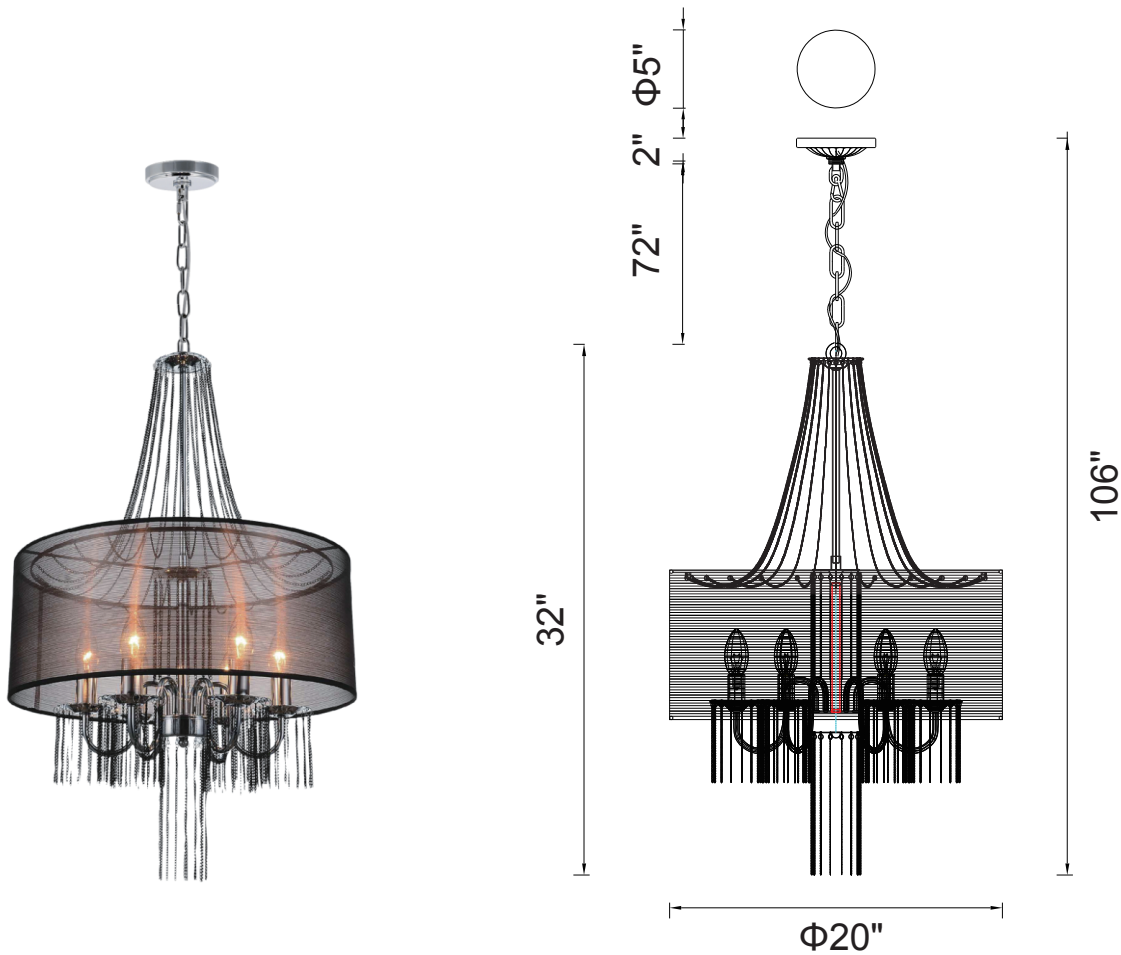

PROJECT: _____
 FIXTURE TYPE: _____
 LOCATION: _____
 CONTACT/PHONE: _____

Item	5475P20C-6 Brown
Collection	AMELIA
Category	Chandelier
Finish	Chrome
Glass	-----
Crystal	-----
Acrylic	-----

Shade Color	Transparent Brown
Min Assembled Height	34"
Max Assembled Height	106"
Width	20"
Length	-----
Extension Wall Mounts	-----
Input	120V AC,60HZ,AC

Lumens	-----
Light Source	E12
Bulb Info.	6x60W
Included	-----
Dimmable	Yes
Colour Temp	-----
Weight	9.92 Lbs

CWI Lighting
 140 Steelcase Rd W
 Markham, ON L3R 3J9
 Canada

CWI Lighting
 295 Fire Tower Dr
 Tonawanda, NY 14150
 USA