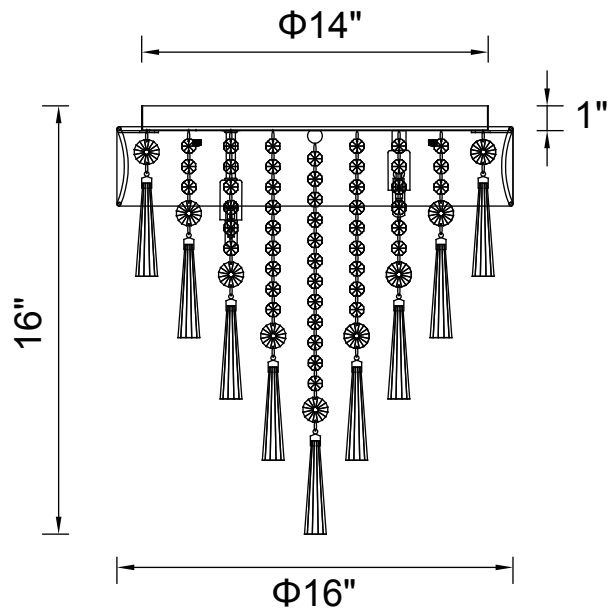

PROJECT: _____

FIXTURE TYPE: _____

LOCATION: _____

CONTACT/PHONE: _____

Item	5523C16C (Black)	Shade Color	Black	Lumens	-----
Collection	FRANCA	Min Assembled Height	16"	Light Source	G9
Category	Flush Mount	Max Assembled Height	-----	Bulb Info.	4x40W
Finish	Black	Width	16"	Included	-----
Glass	-----	Length	-----	Dimmable	Yes
Crystal	Clear	Extension Wall Mounts	-----	Colour Temp	-----
Acrylic	-----	Input	120V AC,60HZ,AC	Weight	11.02 Lbs