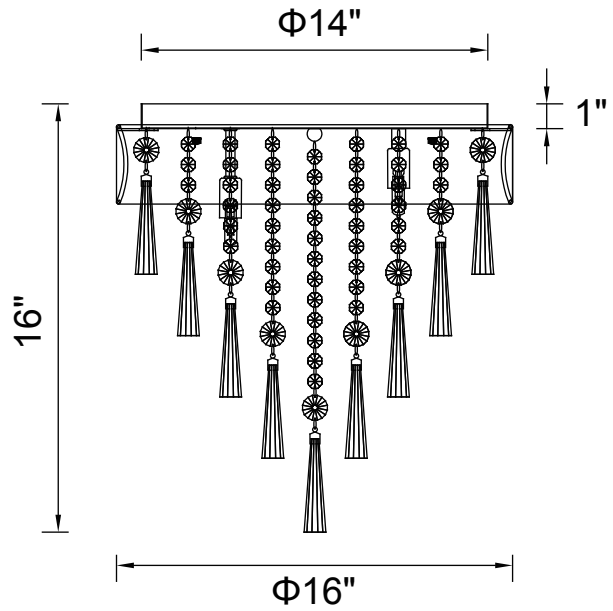

PROJECT: _____
 FIXTURE TYPE: _____
 LOCATION: _____
 CONTACT/PHONE: _____

Item	5523C16C (Off White)
Collection	FRANCA
Category	Flush Mount
Finish	Off White
Glass	-----
Crystal	Clear
Acrylic	-----

Shade Color	Off White
Min Assembled Height	16"
Max Assembled Height	-----
Width	16"
Length	-----
Extension Wall Mounts	-----
Input	120V AC,60HZ,AC

Lumens	-----
Light Source	G9
Bulb Info.	4x40W
Included	-----
Dimmable	Yes
Colour Temp	-----
Weight	11.02 Lbs

CWI Lighting
 140 Steelcase Rd W
 Markham, ON L3R 3J9
 Canada

CWI Lighting
 295 Fire Tower Dr
 Tonawanda, NY 14150
 USA