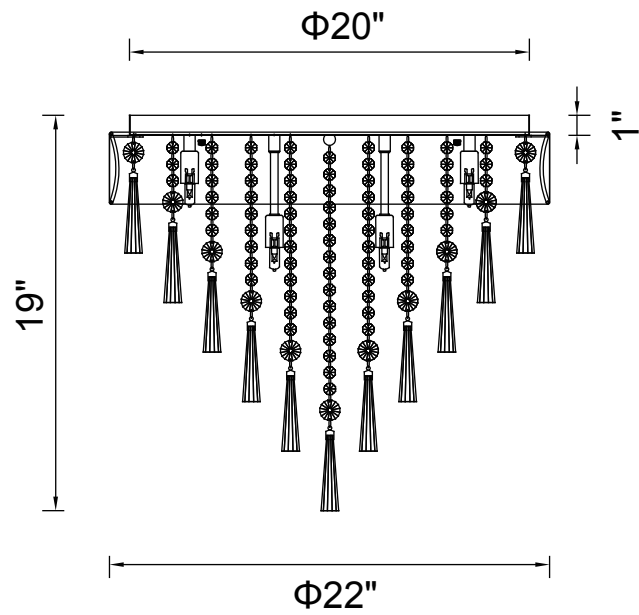

PROJECT: _____
 FIXTURE TYPE: _____
 LOCATION: _____
 CONTACT/PHONE: _____

Item	5523C22C (Black)
Collection	FRANCA
Category	Flush Mount
Finish	Black
Glass	-----
Crystal	Clear
Acrylic	-----

Shade Color	Black
Min Assembled Height	19"
Max Assembled Height	-----
Width	22"
Length	-----
Extension Wall Mounts	-----
Input	120V AC,60HZ,AC

Lumens	-----
Light Source	G9
Bulb Info.	8x40W
Included	-----
Dimmable	Yes
Colour Temp	-----
Weight	21.6 Lbs

CWI Lighting
 140 Steelcase Rd W
 Markham, ON L3R 3J9
 Canada

CWI Lighting
 295 Fire Tower Dr
 Tonawanda, NY 14150
 USA