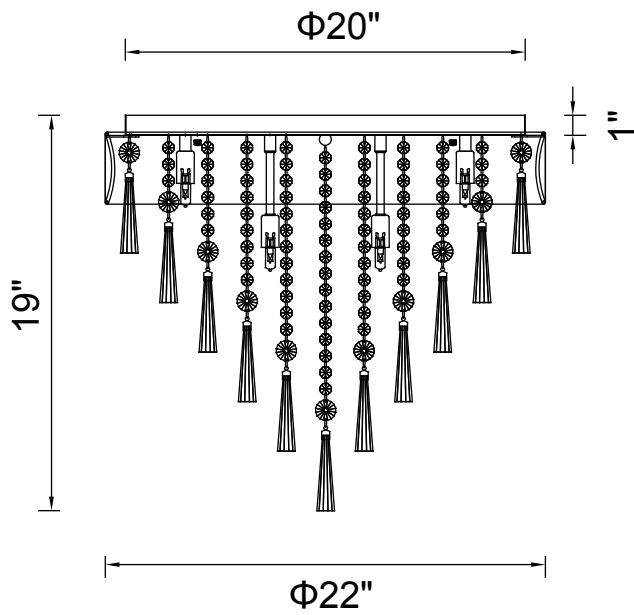

PROJECT: _____
 FIXTURE TYPE: _____
 LOCATION: _____
 CONTACT/PHONE: _____

Item	5523C22C (Off White)
Collection	FRANCA
Category	Flush Mount
Finish	Off White
Glass	-----
Crystal	Clear
Acrylic	-----

Shade Color	Off White
Min Assembled Height	19"
Max Assembled Height	-----
Width	22"
Length	-----
Extension Wall Mounts	-----
Input	120V AC,60HZ,AC

Lumens	-----
Light Source	G9
Bulb Info.	8x40W
Included	-----
Dimmable	Yes
Colour Temp	-----
Weight	21.6 Lbs

CWI Lighting
 140 Steelcase Rd W
 Markham, ON L3R 3J9
 Canada

CWI Lighting
 295 Fire Tower Dr
 Tonawanda, NY 14150
 USA