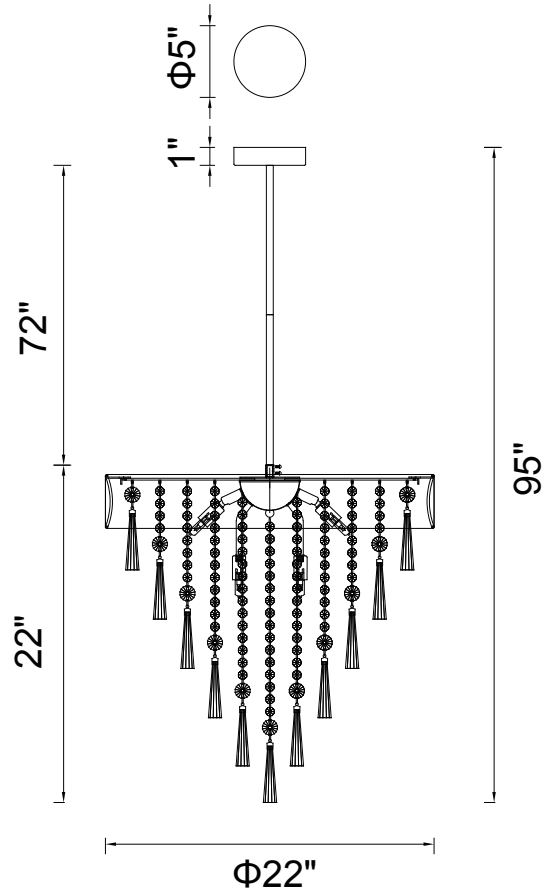

PROJECT: _____
 FIXTURE TYPE: _____
 LOCATION: _____
 CONTACT/PHONE: _____

Item	5523P22C (Off White)
Collection	FRANCA
Category	Chandelier
Finish	Off White
Glass	-----
Crystal	Clear
Acrylic	-----

Shade Color	Off White
Min Assembled Height	24"
Max Assembled Height	95"
Width	22"
Length	-----
Extension Wall Mounts	-----
Input	120V AC,60HZ,AC

Lumens	-----
Light Source	G9
Bulb Info.	8x40W
Included	-----
Dimmable	Yes
Colour Temp	-----
Weight	22.05 Lbs

CWI Lighting
 140 Steelcase Rd W
 Markham, ON L3R 3J9
 Canada

CWI Lighting
 295 Fire Tower Dr
 Tonawanda, NY 14150
 USA