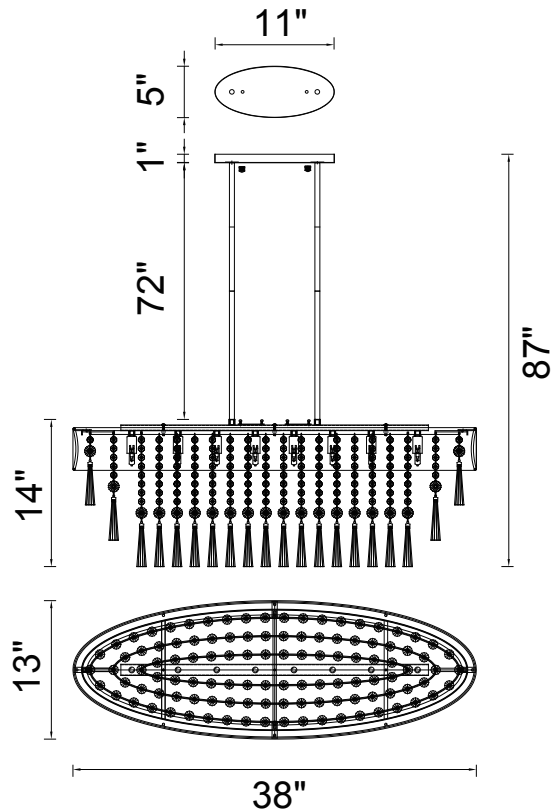

PROJECT: _____
 FIXTURE TYPE: _____
 LOCATION: _____
 CONTACT/PHONE: _____

Item	5523P38C-O (Black)
Collection	FRANCA
Category	Chandelier
Finish	Black
Glass	-----
Crystal	Clear
Acrylic	-----

Shade Color	Black
Min Assembled Height	16"
Max Assembled Height	87"
Width	38"
Length	13"
Extension Wall Mounts	-----
Input	120V AC,60HZ,AC

Lumens	-----
Light Source	G9
Bulb Info.	8x40W
Included	-----
Dimmable	Yes
Colour Temp	-----
Weight	24.64 Lbs

CWI Lighting
 140 Steelcase Rd W
 Markham, ON L3R 3J9
 Canada

CWI Lighting
 295 Fire Tower Dr
 Tonawanda, NY 14150
 USA