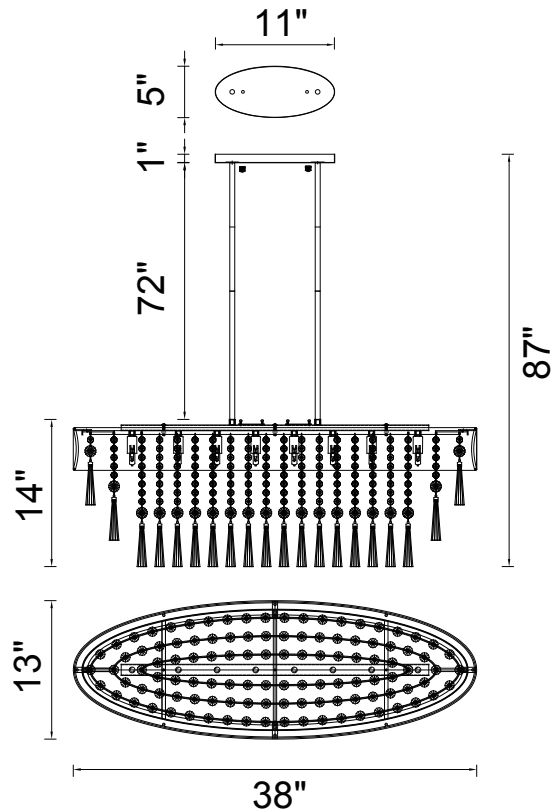

PROJECT: _____
 FIXTURE TYPE: _____
 LOCATION: _____
 CONTACT/PHONE: _____

Item	5523P38C-O (Off White)
Collection	FRANCA
Category	Chandelier
Finish	Off White
Glass	-----
Crystal	Clear
Acrylic	-----

Shade Color	Off White
Min Assembled Height	16"
Max Assembled Height	87"
Width	38"
Length	13"
Extension Wall Mounts	-----
Input	120V AC,60HZ,AC

Lumens	-----
Light Source	G9
Bulb Info.	8x40W
Included	-----
Dimmable	Yes
Colour Temp	-----
Weight	24.64 Lbs

CWI Lighting
 140 Steelcase Rd W
 Markham, ON L3R 3J9
 Canada

CWI Lighting
 295 Fire Tower Dr
 Tonawanda, NY 14150
 USA