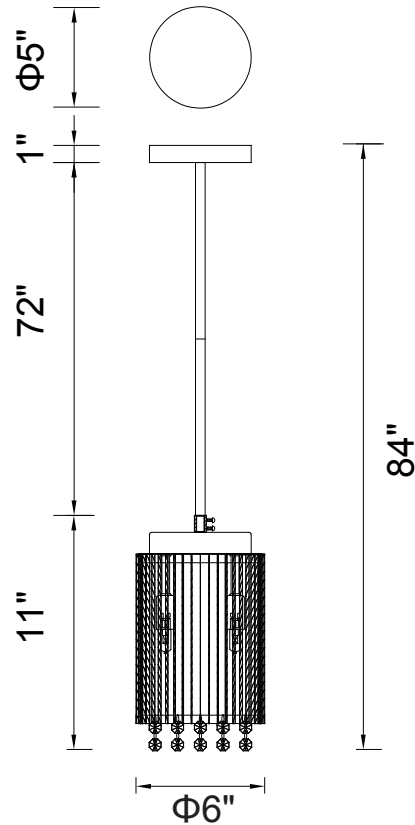

PROJECT: _____
 FIXTURE TYPE: _____
 LOCATION: _____
 CONTACT/PHONE: _____

Item	5535P6C-R
Collection	CLAIRE
Category	Pendant
Finish	Chrome
Glass	-----
Crystal	Clear
Acrylic	-----

Shade Color	Chrome
Min Assembled Height	17"
Max Assembled Height	84"
Width	6"
Length	-----
Extension Wall Mounts	-----
Input	120V AC,60HZ,AC

Lumens	-----
Light Source	G9
Bulb Info.	2x40W
Included	-----
Dimmable	Yes
Colour Temp	-----
Weight	2.86 Lbs

CWI Lighting
 140 Steelcase Rd W
 Markham, ON L3R 3J9
 Canada

CWI Lighting
 295 Fire Tower Dr
 Tonawanda, NY 14150
 USA