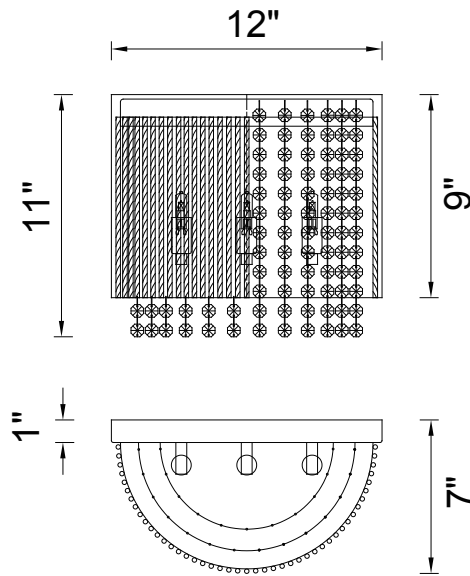

PROJECT: _____
 FIXTURE TYPE: _____
 LOCATION: _____
 CONTACT/PHONE: _____

Item	5535W12C-A
Collection	CLAIRE
Category	Wall Light
Finish	Chrome
Glass	-----
Crystal	Clear
Acrylic	-----

Shade Color	Chrome
Min Assembled Height	11"
Max Assembled Height	-----
Width	12"
Length	-----
Extension Wall Mounts	7"
Input	120V AC,60HZ,AC

Lumens	-----
Light Source	G9
Bulb Info.	3x40W
Included	-----
Dimmable	Yes
Colour Temp	-----
Weight	3.31 Lbs

CWI Lighting
 140 Steelcase Rd W
 Markham, ON L3R 3J9
 Canada

CWI Lighting
 295 Fire Tower Dr
 Tonawanda, NY 14150
 USA