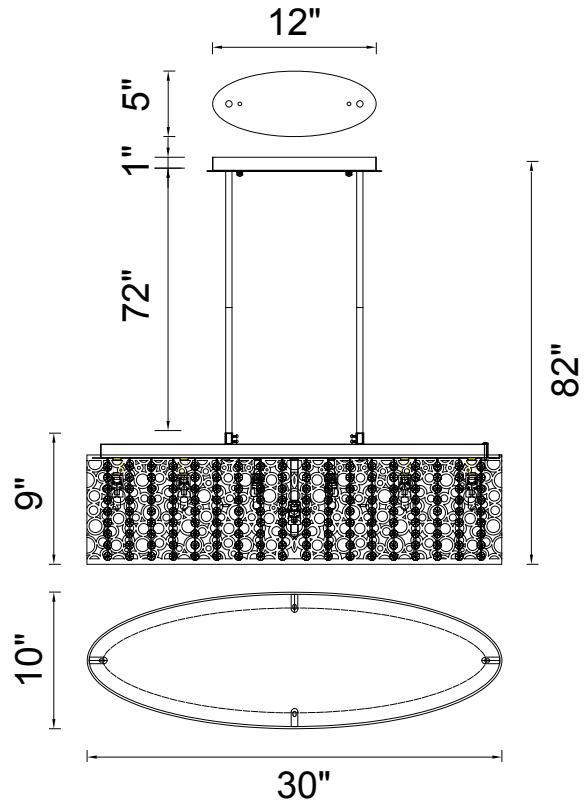

PROJECT: \_\_\_\_\_  
 FIXTURE TYPE: \_\_\_\_\_  
 LOCATION: \_\_\_\_\_  
 CONTACT/PHONE: \_\_\_\_\_

Item	5536P30ST-O
Collection	BUBBLES
Category	Chandelier
Finish	Stainless Steel
Glass	-----
Crystal	Clear
Acrylic	-----

Shade Color	Chrome
Min Assembled Height	11"
Max Assembled Height	82"
Width	30"
Length	10"
Extension Wall Mounts	-----
Input	120V AC,60HZ,AC

Lumens	-----
Light Source	G9
Bulb Info.	11x40W
Included	-----
Dimmable	Yes
Colour Temp	-----
Weight	15.4 Lbs