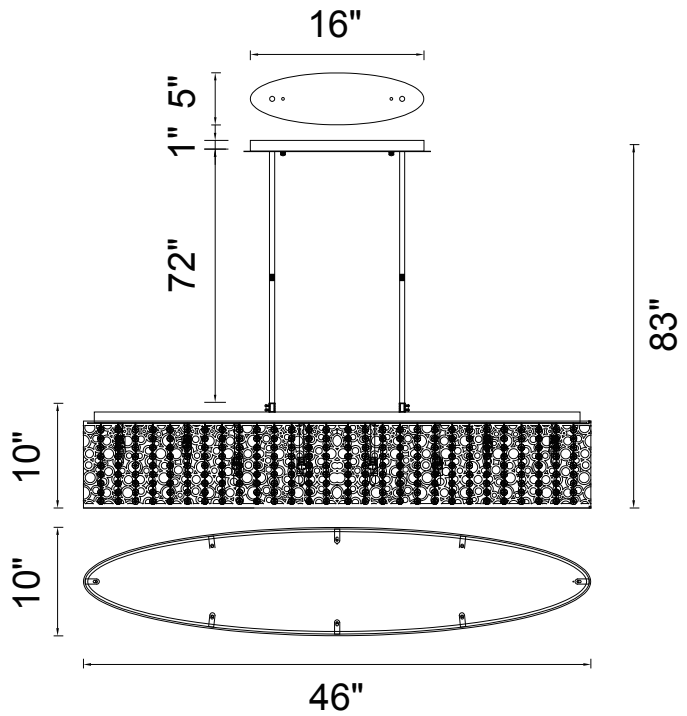

PROJECT: _____
 FIXTURE TYPE: _____
 LOCATION: _____
 CONTACT/PHONE: _____

Item	5536P46ST-O
Collection	BUBBLES
Category	Chandelier
Finish	Stainless Steel
Glass	-----
Crystal	Clear
Acrylic	-----

Shade Color	Chrome
Min Assembled Height	12"
Max Assembled Height	83"
Width	46"
Length	10"
Extension Wall Mounts	-----
Input	120V AC,60HZ,AC

Lumens	-----
Light Source	G9
Bulb Info.	16x40W
Included	-----
Dimmable	Yes
Colour Temp	-----
Weight	20.5 Lbs

CWI Lighting
 140 Steelcase Rd W
 Markham, ON L3R 3J9
 Canada

CWI Lighting
 295 Fire Tower Dr
 Tonawanda, NY 14150
 USA