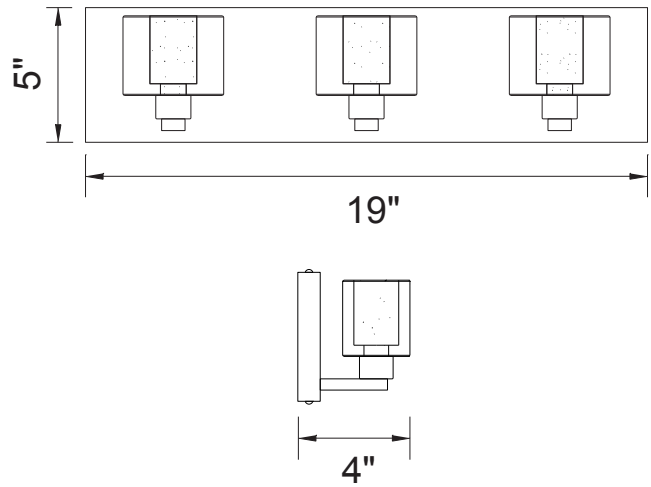

PROJECT: \_\_\_\_\_  
 FIXTURE TYPE: \_\_\_\_\_  
 LOCATION: \_\_\_\_\_  
 CONTACT/PHONE: \_\_\_\_\_

Item	5540W19C-601
Collection	TINA
Category	Vanity Light
Finish	Chrome
Glass	Clear
Crystal	-----
Acrylic	-----

Shade Color	Clear
Min Assembled Height	5"
Max Assembled Height	-----
Width	19"
Length	-----
Extension Wall Mounts	4"
Input	120V AC,60HZ,AC

Lumens	-----
Light Source	G9
Bulb Info.	3x40W
Included	-----
Dimmable	Yes
Colour Temp	-----
Weight	4.41 Lbs