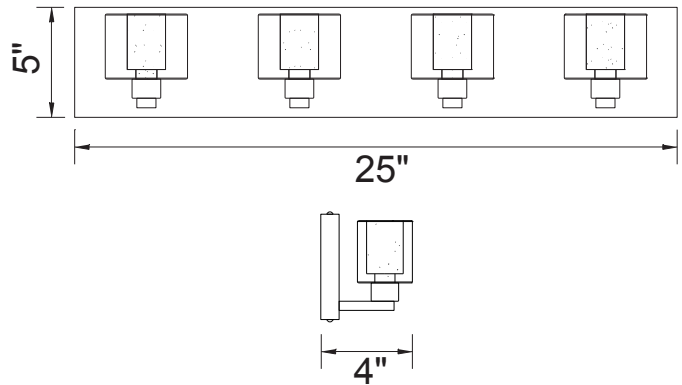

PROJECT: _____
 FIXTURE TYPE: _____
 LOCATION: _____
 CONTACT/PHONE: _____

Item	5540W25C-601
Collection	TINA
Category	Vanity Light
Finish	Chrome
Glass	Clear
Crystal	-----
Acrylic	-----

Shade Color	Clear
Min Assembled Height	5"
Max Assembled Height	-----
Width	25"
Length	-----
Extension Wall Mounts	4"
Input	120V AC,60HZ,AC

Lumens	-----
Light Source	G9
Bulb Info.	4x40W
Included	-----
Dimmable	Yes
Colour Temp	-----
Weight	7.7 Lbs

CWI Lighting
 140 Steelcase Rd W
 Markham, ON L3R 3J9
 Canada

CWI Lighting
 295 Fire Tower Dr
 Tonawanda, NY 14150
 USA