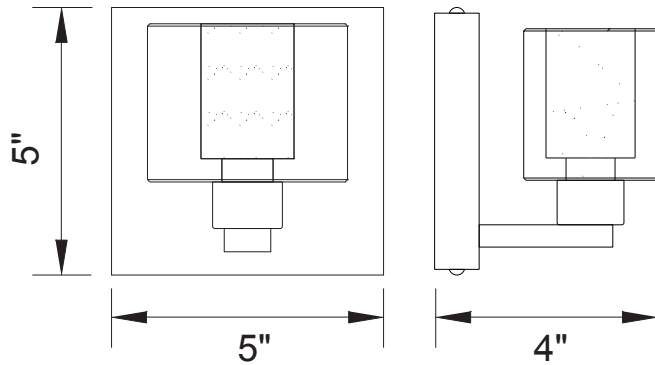

PROJECT: _____
 FIXTURE TYPE: _____
 LOCATION: _____
 CONTACT/PHONE: _____

Item	5540W5C-601
Collection	TINA
Category	Wall Light
Finish	Chrome
Glass	Clear
Crystal	-----
Acrylic	-----

Shade Color	Clear
Min Assembled Height	5"
Max Assembled Height	-----
Width	5"
Length	-----
Extension Wall Mounts	4"
Input	120V AC,60HZ,AC

Lumens	-----
Light Source	G9
Bulb Info.	1x40W
Included	-----
Dimmable	Yes
Colour Temp	-----
Weight	2.7 Lbs

CWI Lighting
 140 Steelcase Rd W
 Markham, ON L3R 3J9
 Canada

CWI Lighting
 295 Fire Tower Dr
 Tonawanda, NY 14150
 USA