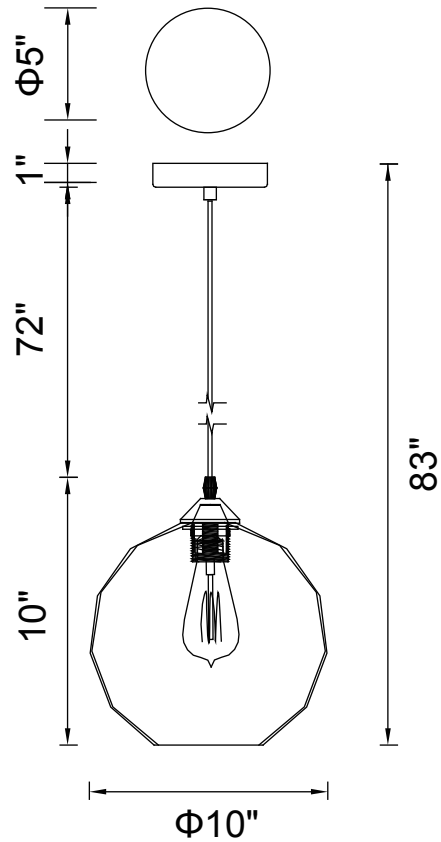

PROJECT: _____
 FIXTURE TYPE: _____
 LOCATION: _____
 CONTACT/PHONE: _____

Item	5553P10-Smoke
Collection	Glass
Category	Pendant
Finish	Black
Glass	Smoke
Crystal	-----
Acrylic	-----

Shade Color	Smoke
Min Assembled Height	12"
Max Assembled Height	83"
Width	10"
Length	-----
Extension Wall Mounts	-----
Input	120V AC,60HZ,AC

Lumens	-----
Light Source	E26
Bulb Info.	1x60W
Included	-----
Dimmable	Yes
Colour Temp	-----
Weight	2.20 Lbs

CWI Lighting
 140 Steelcase Rd W
 Markham, ON L3R 3J9
 Canada

CWI Lighting
 295 Fire Tower Dr
 Tonawanda, NY 14150
 USA