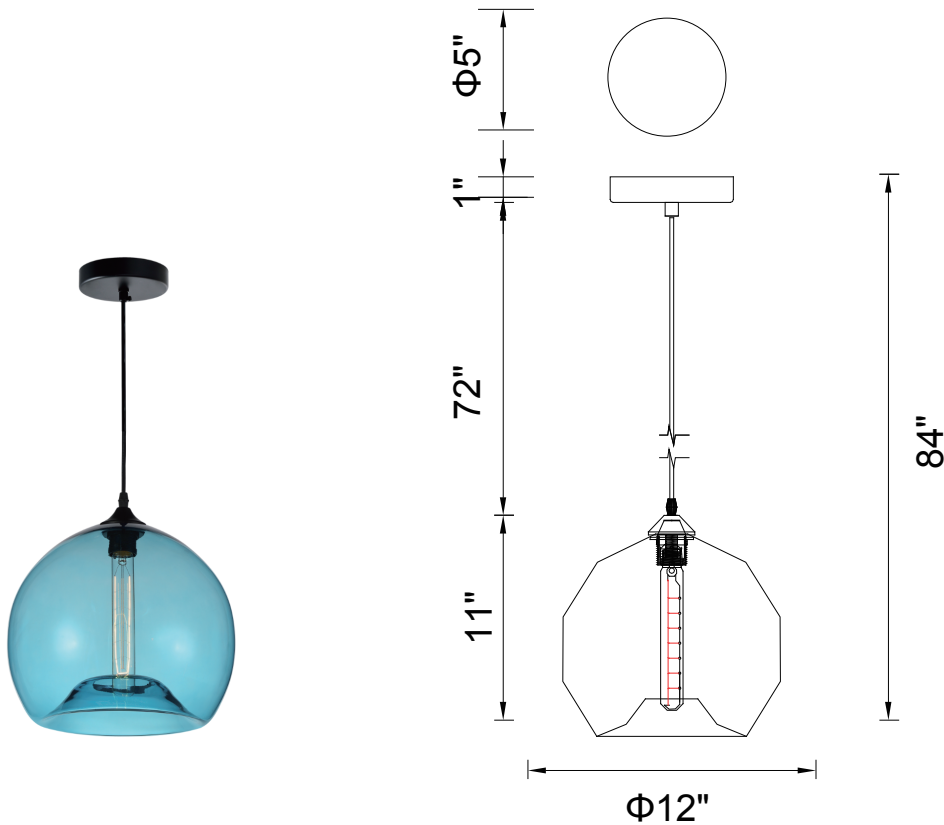

PROJECT: _____
 FIXTURE TYPE: _____
 LOCATION: _____
 CONTACT/PHONE: _____

Item	5553P12- Blue
Collection	Glass
Category	Pendant
Finish	Black
Glass	Blue
Crystal	-----
Acrylic	-----

Shade Color	Blue
Min Assembled Height	13"
Max Assembled Height	84"
Width	12"
Length	-----
Extension Wall Mounts	-----
Input	120V AC,60HZ,AC

Lumens	-----
Light Source	E26
Bulb Info.	1x60W
Included	-----
Dimmable	Yes
Colour Temp	-----
Weight	4.41 Lbs

CWI Lighting
 140 Steelcase Rd W
 Markham, ON L3R 3J9
 Canada

CWI Lighting
 295 Fire Tower Dr
 Tonawanda, NY 14150
 USA