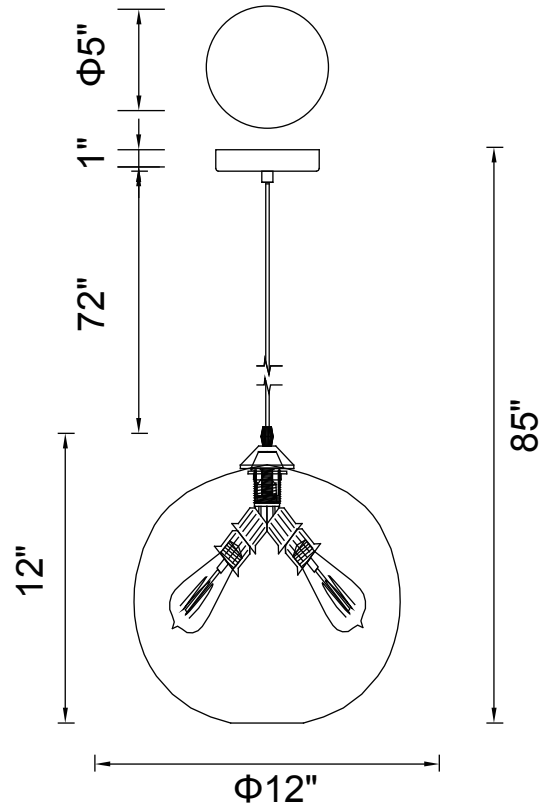

PROJECT: _____
 FIXTURE TYPE: _____
 LOCATION: _____
 CONTACT/PHONE: _____

Item	5553P12-Smoke (2L)
Collection	Glass
Category	Pendant
Finish	Black
Glass	Smoke
Crystal	-----
Acrylic	-----

Shade Color	Smoke
Min Assembled Height	14"
Max Assembled Height	85"
Width	12"
Length	-----
Extension Wall Mounts	-----
Input	120V AC,60HZ,AC

Lumens	-----
Light Source	E26
Bulb Info.	2x60W
Included	-----
Dimmable	Yes
Colour Temp	-----
Weight	4.41 Lbs

CWI Lighting
 140 Steelcase Rd W
 Markham, ON L3R 3J9
 Canada

CWI Lighting
 295 Fire Tower Dr
 Tonawanda, NY 14150
 USA