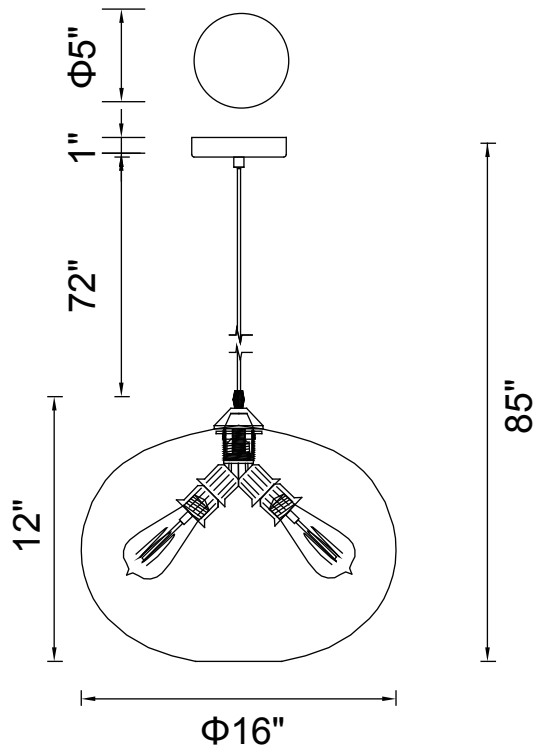

PROJECT: _____
 FIXTURE TYPE: _____
 LOCATION: _____
 CONTACT/PHONE: _____

Item	5553P16 -Amber
Collection	Glass
Category	Pendant
Finish	Black
Glass	Amber
Crystal	-----
Acrylic	-----

Shade Color	Amber
Min Assembled Height	14"
Max Assembled Height	85"
Width	16"
Length	-----
Extension Wall Mounts	-----
Input	120V AC,60HZ,AC

Lumens	-----
Light Source	E26
Bulb Info.	4x60W
Included	-----
Dimmable	Yes
Colour Temp	-----
Weight	6.61 Lbs

CWI Lighting
 140 Steelcase Rd W
 Markham, ON L3R 3J9
 Canada

CWI Lighting
 295 Fire Tower Dr
 Tonawanda, NY 14150
 USA