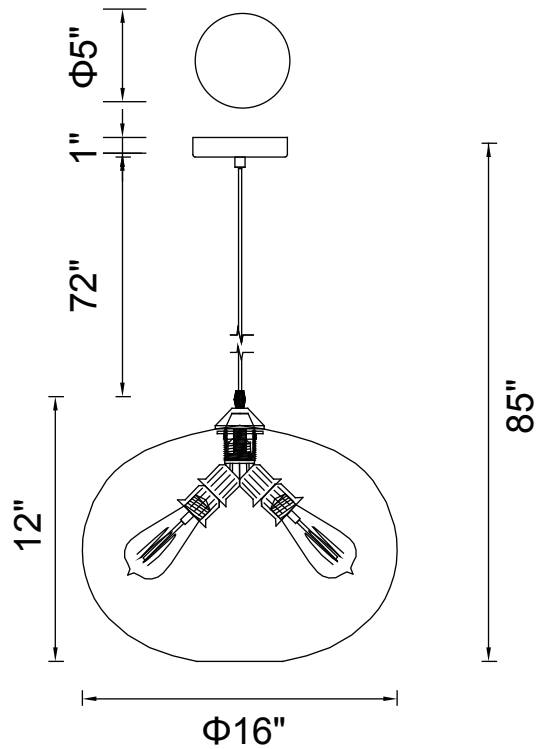

PROJECT: _____
 FIXTURE TYPE: _____
 LOCATION: _____
 CONTACT/PHONE: _____

Item	5553P16 -Blue
Collection	Glass
Category	Pendant
Finish	Black
Glass	Blue
Crystal	-----
Acrylic	-----

Shade Color	Blue
Min Assembled Height	14"
Max Assembled Height	85"
Width	16"
Length	-----
Extension Wall Mounts	-----
Input	120V AC,60HZ,AC

Lumens	-----
Light Source	E26
Bulb Info.	4x60W
Included	-----
Dimmable	Yes
Colour Temp	-----
Weight	6.61 Lbs

CWI Lighting
 140 Steelcase Rd W
 Markham, ON L3R 3J9
 Canada

CWI Lighting
 295 Fire Tower Dr
 Tonawanda, NY 14150
 USA