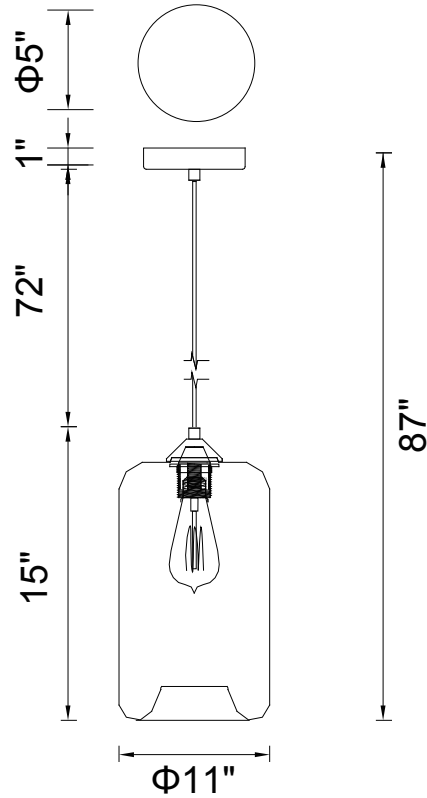

PROJECT: _____
 FIXTURE TYPE: _____
 LOCATION: _____
 CONTACT/PHONE: _____

Item	5553P7-Cognac
Collection	Glass
Category	Pendant
Finish	Black
Glass	Cognac
Crystal	-----
Acrylic	-----

Shade Color	Cognac
Min Assembled Height	16"
Max Assembled Height	87"
Width	7"
Length	-----
Extension Wall Mounts	-----
Input	120V AC,60HZ,AC

Lumens	-----
Light Source	E26
Bulb Info.	1x60W
Included	-----
Dimmable	Yes
Colour Temp	-----
Weight	2.20 Lbs

CWI Lighting
 140 Steelcase Rd W
 Markham, ON L3R 3J9
 Canada

CWI Lighting
 295 Fire Tower Dr
 Tonawanda, NY 14150
 USA