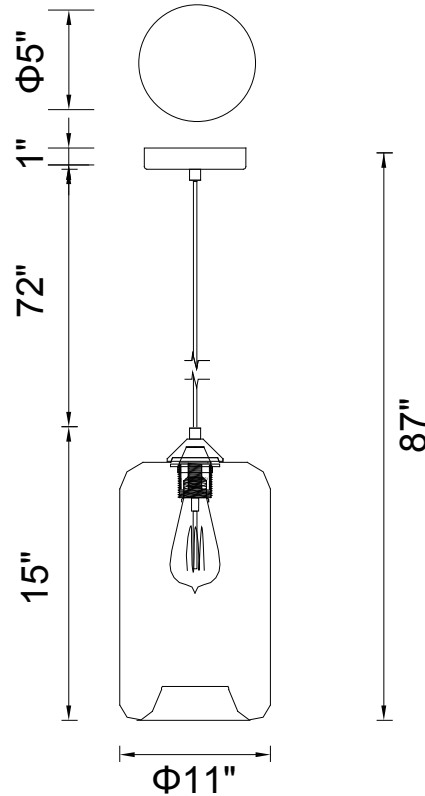

PROJECT: _____
 FIXTURE TYPE: _____
 LOCATION: _____
 CONTACT/PHONE: _____

Item	5553P7-Smoke
Collection	Glass
Category	Pendant
Finish	Black
Glass	Smoke
Crystal	-----
Acrylic	-----

Shade Color	Smoke
Min Assembled Height	16"
Max Assembled Height	87"
Width	7"
Length	-----
Extension Wall Mounts	-----
Input	120V AC,60HZ,AC

Lumens	-----
Light Source	E26
Bulb Info.	1x60W
Included	-----
Dimmable	Yes
Colour Temp	-----
Weight	2.20 Lbs

CWI Lighting
 140 Steelcase Rd W
 Markham, ON L3R 3J9
 Canada

CWI Lighting
 295 Fire Tower Dr
 Tonawanda, NY 14150
 USA