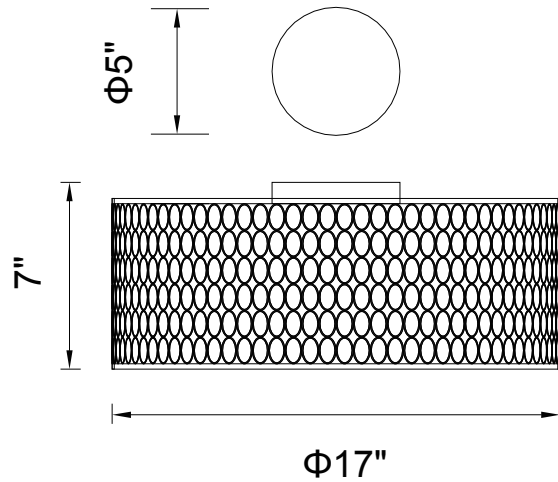

PROJECT: _____
 FIXTURE TYPE: _____
 LOCATION: _____
 CONTACT/PHONE: _____

Item	5555C17SN	Shade Color	Off White	Lumens	-----
Collection	MIKAYLA	Min Assembled Height	7"	Light Source	E26
Category	Flush Mount	Max Assembled Height	-----	Bulb Info.	3x60W
Finish	Satin Nickel	Width	17"	Included	-----
Glass	Nickel	Length	-----	Dimmable	Yes
Crystal	-----	Extension Wall Mounts	-----	Colour Temp	-----
Acrylic	-----	Input	120V AC,60HZ,AC	Weight	5.73 Lbs