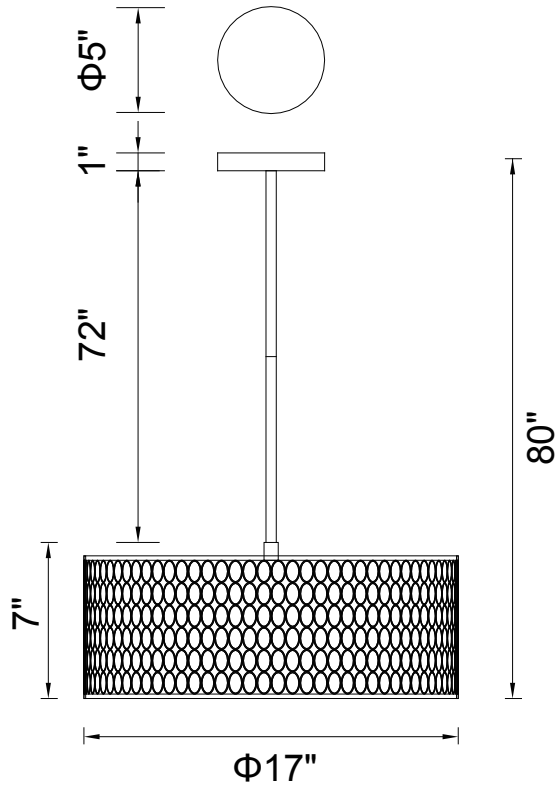

PROJECT: _____
 FIXTURE TYPE: _____
 LOCATION: _____
 CONTACT/PHONE: _____

Item	5555P17SN
Collection	MIKAYLA
Category	Chandelier
Finish	Satin Nickel
Glass	Nickel
Crystal	-----
Acrylic	-----

Shade Color	Off White
Min Assembled Height	9"
Max Assembled Height	80"
Width	17"
Length	-----
Extension Wall Mounts	-----
Input	120V AC,60HZ,AC

Lumens	-----
Light Source	E26
Bulb Info.	3x60W
Included	-----
Dimmable	Yes
Colour Temp	-----
Weight	6.82 Lbs

CWI Lighting
 140 Steelcase Rd W
 Markham, ON L3R 3J9
 Canada

CWI Lighting
 295 Fire Tower Dr
 Tonawanda, NY 14150
 USA