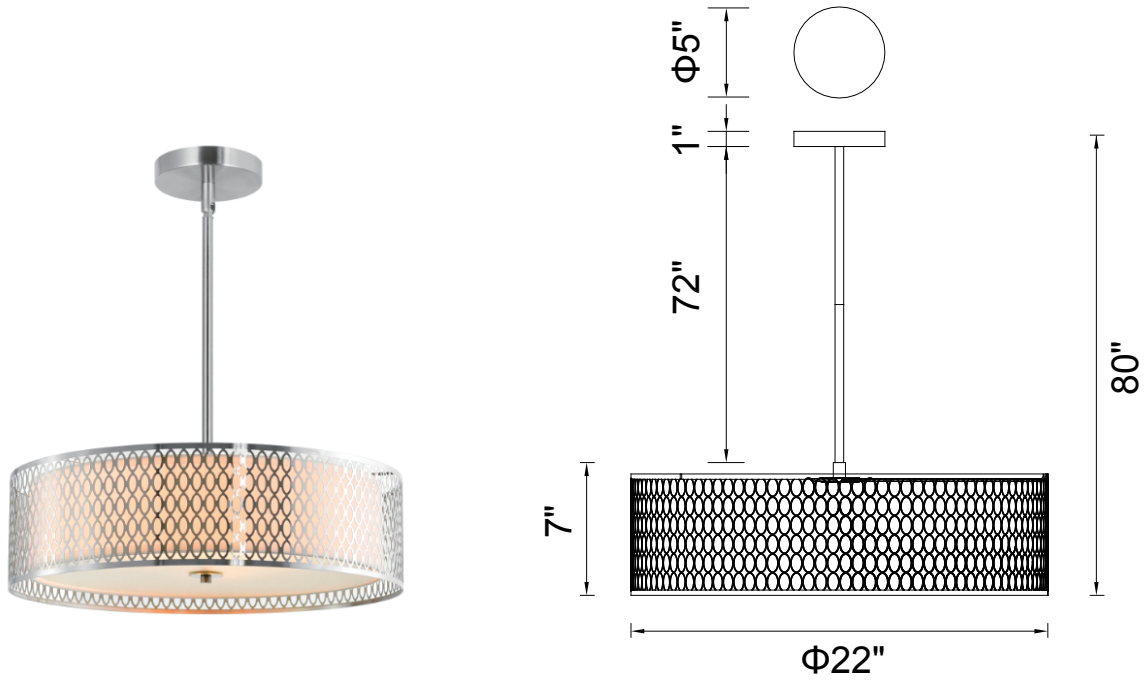

PROJECT: _____
 FIXTURE TYPE: _____
 LOCATION: _____
 CONTACT/PHONE: _____

Item	5555P22SN	Shade Color	Off White	Lumens	-----
Collection	MIKAYLA	Min Assembled Height	9"	Light Source	E26
Category	Chandelier	Max Assembled Height	80"	Bulb Info.	5x60W
Finish	Satin Nickel	Width	22"	Included	-----
Glass	Nickel	Length	-----	Dimmable	Yes
Crystal	-----	Extension Wall Mounts	-----	Colour Temp	-----
Acrylic	-----	Input	120V AC,60HZ,AC	Weight	11.7 Lbs