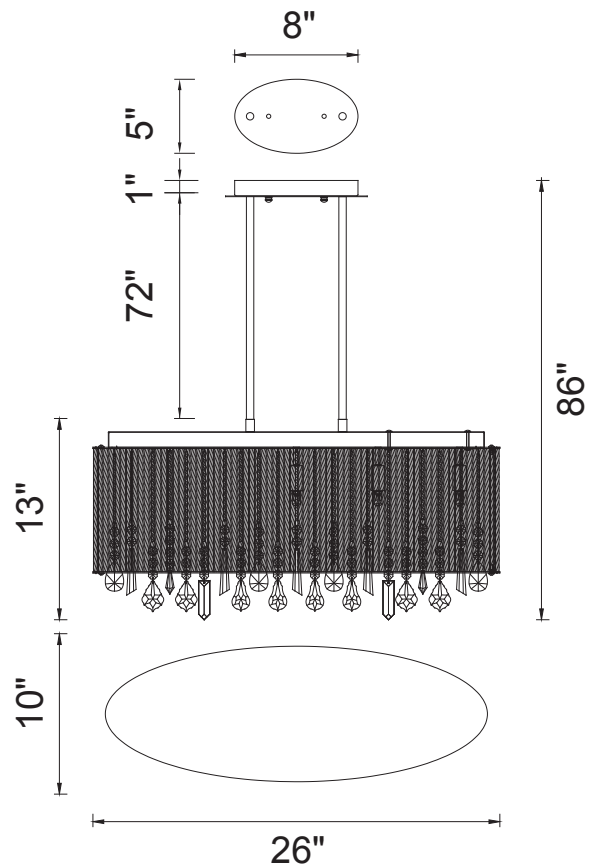

PROJECT: _____
 FIXTURE TYPE: _____
 LOCATION: _____
 CONTACT/PHONE: _____

Item	5562P26C-O Clear
Collection	Benson
Category	Chandelier
Finish	Chrome
Glass	-----
Crystal	Clear
Acrylic	-----

Shade Color	Clear
Min Assembled Height	16"
Max Assembled Height	86"
Width	26"
Length	10"
Extension Wall Mounts	-----
Input	120V AC,60HZ,AC

Lumens	-----
Light Source	G9
Bulb Info.	5x40W
Included	-----
Dimmable	Yes
Colour Temp	-----
Weight	19.8 Lbs

CWI Lighting
 140 Steelcase Rd W
 Markham, ON L3R 3J9
 Canada

CWI Lighting
 295 Fire Tower Dr
 Tonawanda, NY 14150
 USA