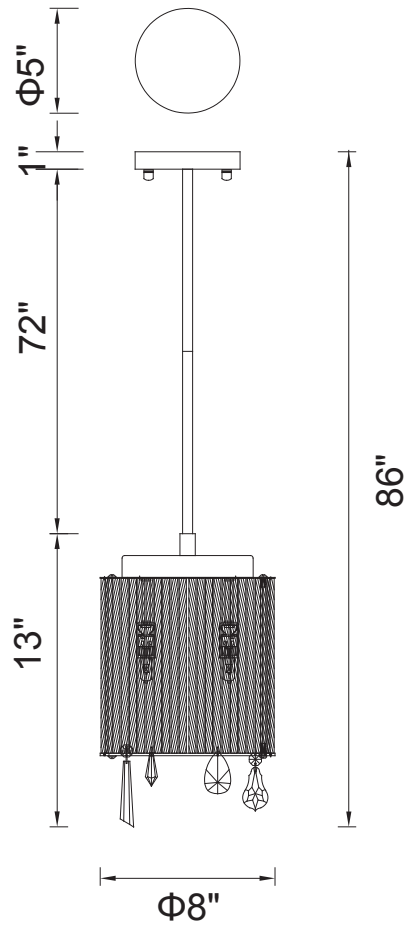

PROJECT: _____
 FIXTURE TYPE: _____
 LOCATION: _____
 CONTACT/PHONE: _____

Item	5562P8C Clear
Collection	Benson
Category	Pendant
Finish	Chrome
Glass	-----
Crystal	Clear
Acrylic	-----

Shade Color	Clear
Min Assembled Height	12"
Max Assembled Height	82"
Width	8"
Length	-----
Extension Wall Mounts	-----
Input	120V AC,60HZ,AC

Lumens	-----
Light Source	G9
Bulb Info.	2x40W
Included	-----
Dimmable	Yes
Colour Temp	-----
Weight	5.07 Lbs

CWI Lighting
 140 Steelcase Rd W
 Markham, ON L3R 3J9
 Canada

CWI Lighting
 295 Fire Tower Dr
 Tonawanda, NY 14150
 USA