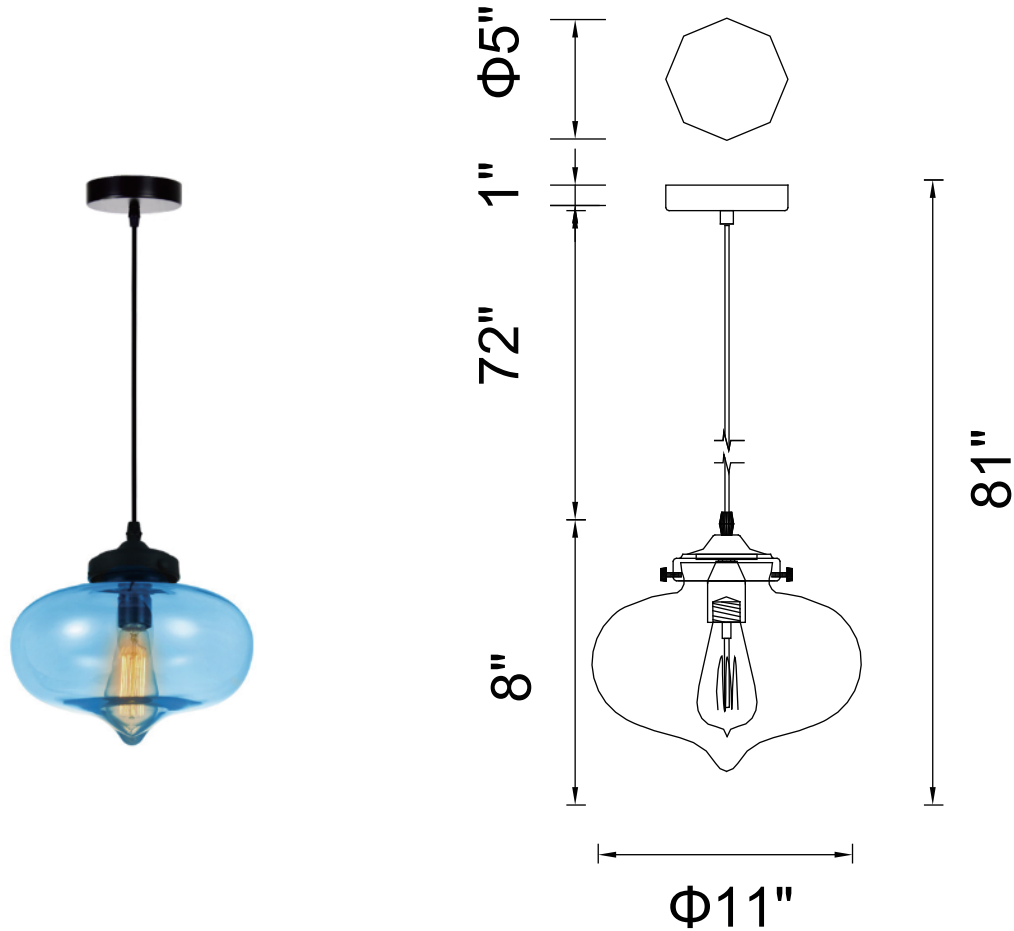

PROJECT: \_\_\_\_\_  
 FIXTURE TYPE: \_\_\_\_\_  
 LOCATION: \_\_\_\_\_  
 CONTACT/PHONE: \_\_\_\_\_

Item	5570P11 - Blue
Collection	GLASS
Category	Pendant
Finish	Black
Glass	Blue
Crystal	-----
Acrylic	-----

Shade Color	Blue
Min Assembled Height	10"
Max Assembled Height	81"
Width	11"
Length	-----
Extension Wall Mounts	-----
Input	120V AC,60HZ,AC

Lumens	-----
Light Source	E26
Bulb Info.	1 x 60W
Included	-----
Dimmable	Yes
Colour Temp	-----
Weight	2.2 Lbs