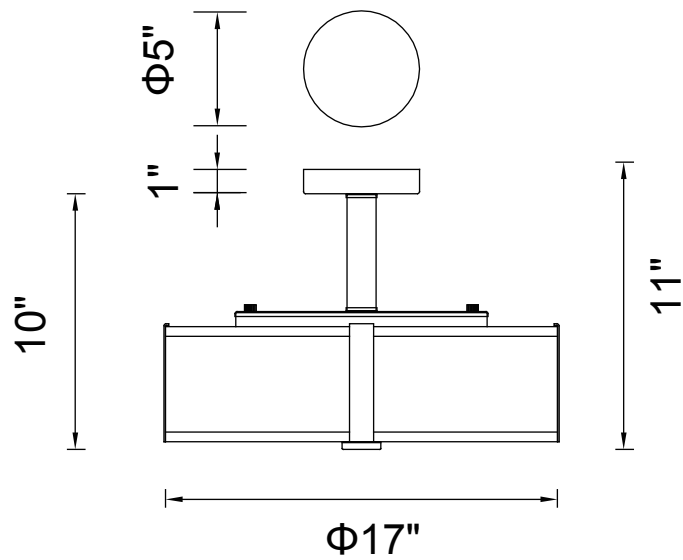

PROJECT: \_\_\_\_\_  
 FIXTURE TYPE: \_\_\_\_\_  
 LOCATION: \_\_\_\_\_  
 CONTACT/PHONE: \_\_\_\_\_

Item	5571P17C-R	Shade Color	White	Lumens	-----
Collection	LUCIE	Min Assembled Height	11"	Light Source	E26
Category	Flush Mount	Max Assembled Height	-----	Bulb Info.	4 x 60W
Finish	Chrome	Width	17"	Included	-----
Glass	-----	Length	-----	Dimmable	Yes
Crystal	-----	Extension Wall Mounts	-----	Colour Temp	-----
Acrylic	-----	Input	120V AC,60HZ,AC	Weight	13.23 Lbs