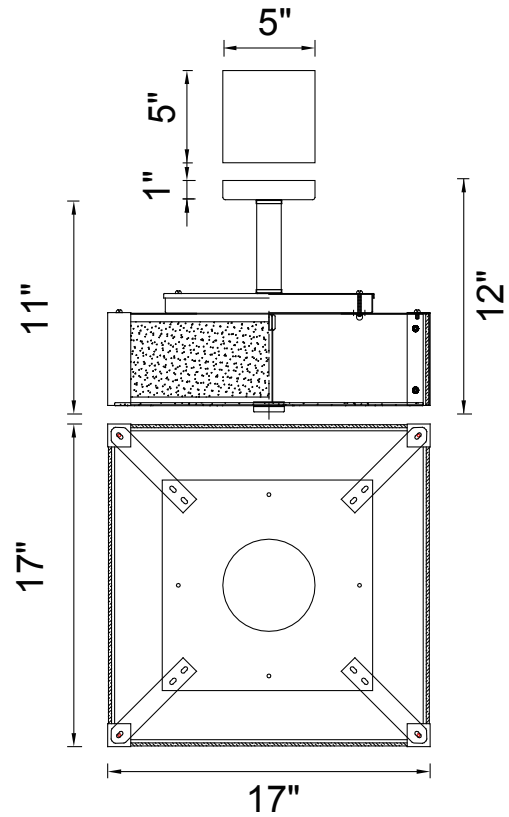

PROJECT: _____
 FIXTURE TYPE: _____
 LOCATION: _____
 CONTACT/PHONE: _____

Item	5571P17C-S	Shade Color	White	Lumens	-----
Collection	LUCIE	Min Assembled Height	12"	Light Source	E26
Category	Flush Mount	Max Assembled Height	-----	Bulb Info.	4x60W
Finish	Chrome	Width	17"	Included	-----
Glass	-----	Length	17"	Dimmable	Yes
Crystal	-----	Extension Wall Mounts	-----	Colour Temp	-----
Acrylic	-----	Input	120V AC,60HZ,AC	Weight	15.43 Lbs