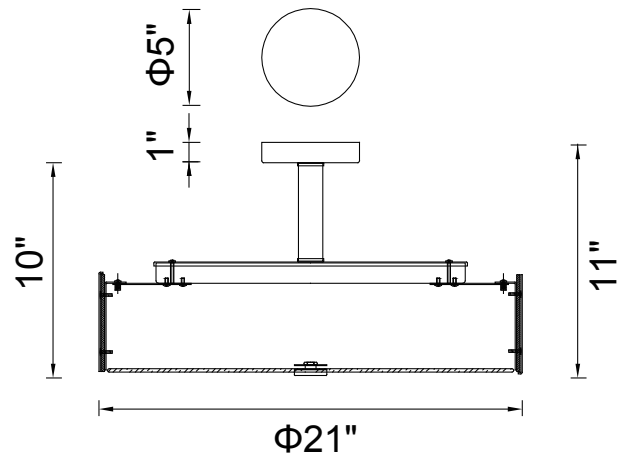

PROJECT: _____
 FIXTURE TYPE: _____
 LOCATION: _____
 CONTACT/PHONE: _____

Item	5571P21C-R
Collection	LUCIE
Category	Flush Mount
Finish	Chrome
Glass	-----
Crystal	-----
Acrylic	-----

Shade Color	White
Min Assembled Height	11"
Max Assembled Height	-----
Width	21"
Length	-----
Extension Wall Mounts	-----
Input	120V AC,60HZ,AC

Lumens	-----
Light Source	E26
Bulb Info.	5x60W
Included	-----
Dimmable	Yes
Colour Temp	-----
Weight	18.0 Lbs

CWI Lighting
 140 Steelcase Rd W
 Markham, ON L3R 3J9
 Canada

CWI Lighting
 295 Fire Tower Dr
 Tonawanda, NY 14150
 USA