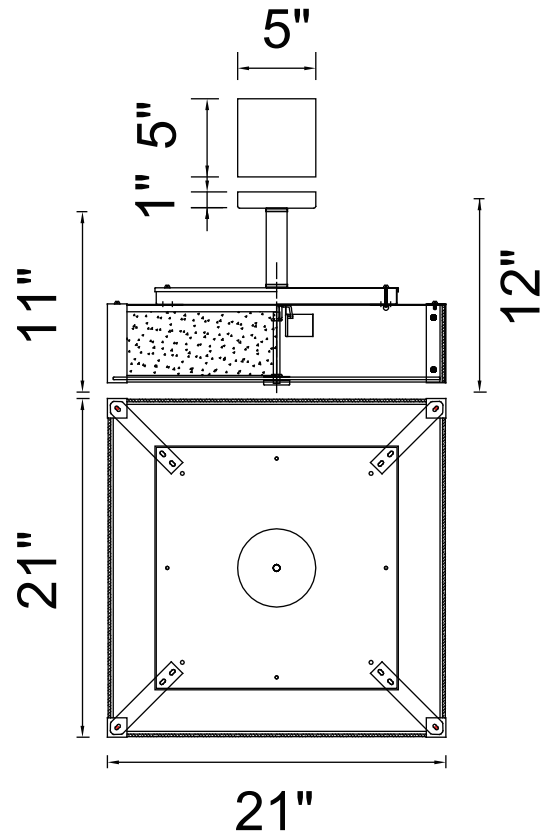

PROJECT: _____
 FIXTURE TYPE: _____
 LOCATION: _____
 CONTACT/PHONE: _____

Item	5571P21C-S	Shade Color	White	Lumens	-----
Collection	LUCIE	Min Assembled Height	12"	Light Source	E26
Category	Flush Mount	Max Assembled Height	-----	Bulb Info.	5 x 60W
Finish	Chrome	Width	21"	Included	-----
Glass	-----	Length	21"	Dimmable	Yes
Crystal	-----	Extension Wall Mounts	-----	Colour Temp	-----
Acrylic	-----	Input	120V AC,60HZ,AC	Weight	20.68 Lbs