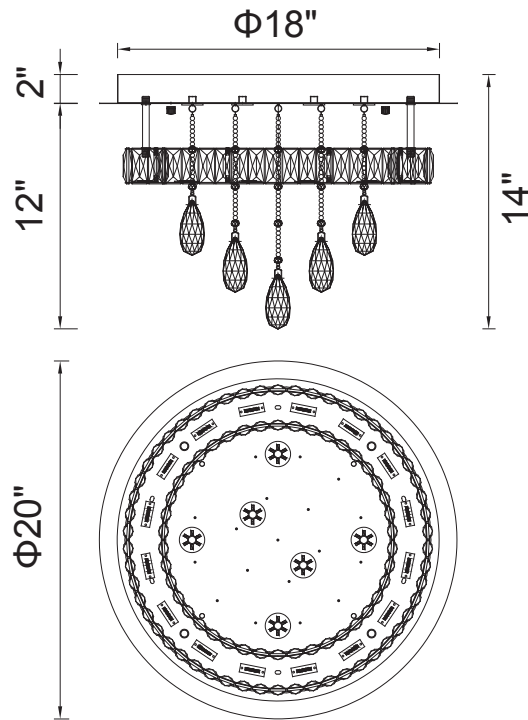

PROJECT: \_\_\_\_\_  
 FIXTURE TYPE: \_\_\_\_\_  
 LOCATION: \_\_\_\_\_  
 CONTACT/PHONE: \_\_\_\_\_

Item	5613C20ST-R
Collection	VEIL
Category	Flush Mount
Finish	Stainless Steel
Glass	-----
Crystal	Clear
Acrylic	-----

Shade Color	-----
Min Assembled Height	14"
Max Assembled Height	-----
Width	20"
Length	-----
Extension Wall Mounts	-----
Input	120V AC,60HZ,AC

Lumens	1768
Light Source	Integrated LED
Bulb Info.	34W
Included	Yes
Dimmable	Yes
Colour Temp	4000K
Weight	20.46 Lbs